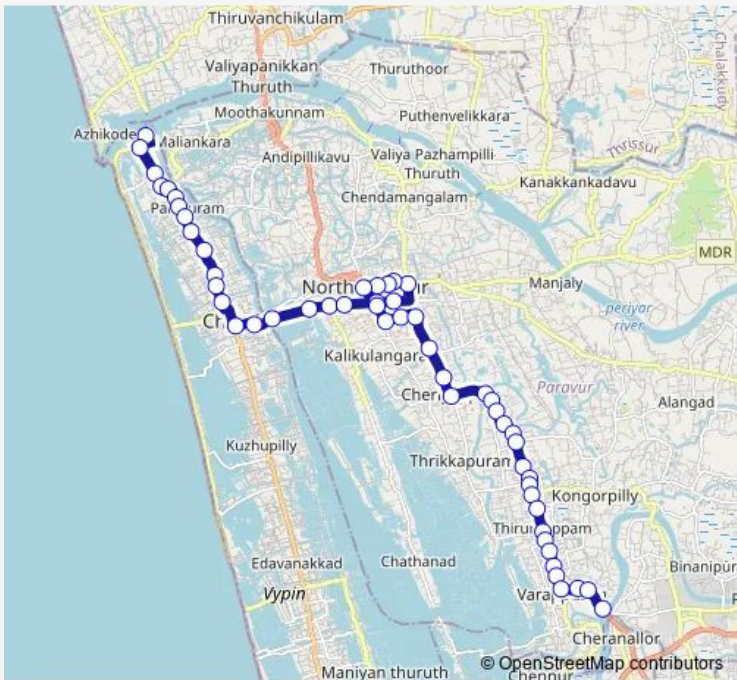

Bus Mannamthurth ↔ Munambam

[Go to website](#)

Direction
 Munambam Ferry — Mannamthurth Ferry
 53 stops
[Open route schedule](#)

- Munambam Ferry
- IR Valavu
- Beach Road
- Mani Bazar
- Angaadi
- Police Station
- Pallippuram Palli
- Convent
- Kolothumkadavu
- Janatha
- Smhss
- Bakery
- Karuthala
- Devaswam Nada
- Palli
- Cherai Bridge
- Perumpadanna Bridge
- Perumpadanna
- Prabus
- KMK Junction
- Ksrtc Bus Station

Route schedule
 Munambam Ferry — Mannamthurth Ferry

Monday	06:00
Tuesday	06:00
Wednesday	06:00
Thursday	06:00
Friday	06:00
Saturday	06:00
Sunday	06:00

Route info
 Direction: Munambam Ferry
 Stops: 53
 Trip Duration: 1 hour 9 min

Monday 06:00

Tuesday 06:00

Wednesday 06:00

Thursday 06:00

Friday 06:00

Saturday 06:00

Sunday 06:00

Route info

Police Station

Angaadi

Mani Bazar

Beach Road

Ayyaar Valavu

Munambam Ferry

Bus time schedules and route maps are available in an offline PDF at busmaps.com. Use the busmaps.com website to see live bus times, train schedule or subway schedule, and step-by-step directions for all public transit in Alangad