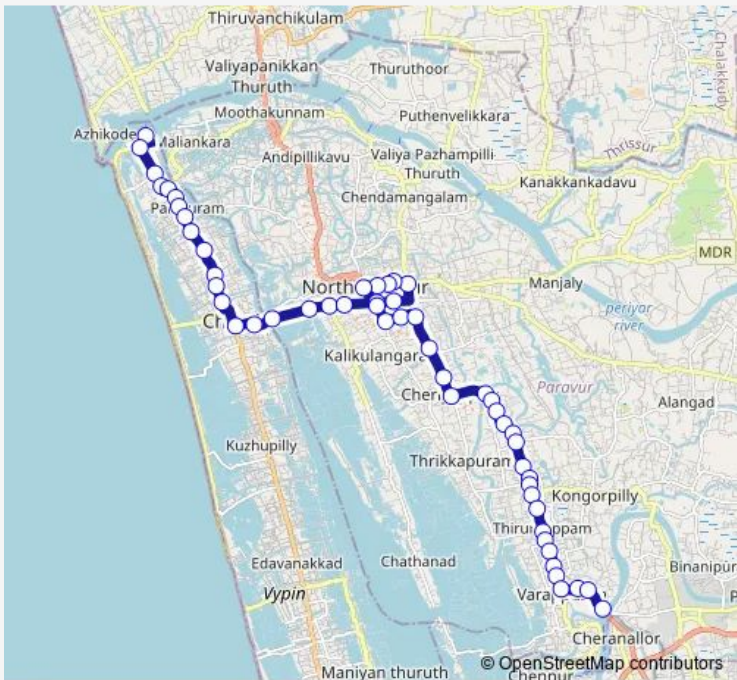

Bus Mannamthurth ↔ Munambam

[Go to website](#)

Direction
 Munambam Ferry — Mannamthurth Ferry
 53 stops
[Open route schedule](#)

- Munambam Ferry
- IR Valavu
- Beach Road
- Mani Bazar
- Angaadi
- Police Station
- Pallippuram Palli
- Convent
- Kolothumkadavu
- Janatha
- Smhss
- Bakery
- Karuthala
- Devaswam Nada
- Palli
- Cherai Bridge
- Perumpadanna Bridge
- Perumpadanna
- Prabhus
- KMK Junction
- Ksrtc Bus Station

Route schedule
 Munambam Ferry — Mannamthurth Ferry

Monday	06:00
Tuesday	06:00
Wednesday	06:00
Thursday	06:00
Friday	06:00
Saturday	06:00
Sunday	06:00

Route info
 Direction: Munambam Ferry
 Stops: 53
 Trip Duration: 1 hour 9 min

Monday 06:00

Tuesday 06:00

Wednesday 06:00

Thursday 06:00

Friday 06:00

Saturday 06:00

Sunday 06:00

Route info

Police Station

Angaadi

Mani Bazar

Beach Road

Ayyaar Valavu

Munambam Ferry

Bus time schedules and route maps are available in an offline PDF at busmaps.com. Use the busmaps.com website to see live bus times, train schedule or subway schedule, and step-by-step directions for all public transit in Alangad