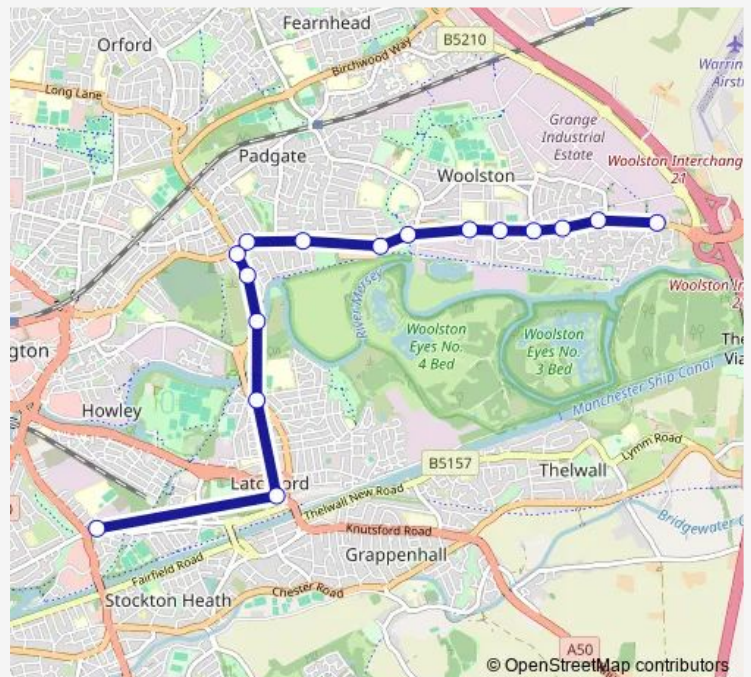

Monday 08:11

Tuesday 08:11

Wednesday 08:11

Thursday 08:11

Friday 08:11

Saturday —

Sunday —

Route info

Direction: Weir Lane

Stops: 16

Trip Duration: 0 hour 24 min

■ P5A — Martinscroft - Priestley College

Direction

Greenalls Distillery — Riversdale

21 stops

[Open route schedule](#)

Cliftonville Road

Rope & Anchor

Monmouth Close

Gig Lane

Riversdale

Route schedule

Greenalls Distillery — Riversdale

Monday 16:15

Tuesday 16:15

Wednesday 16:15

Thursday 16:15

Friday 16:15

Saturday —

Sunday —

Route info

Direction: Greenalls Distillery