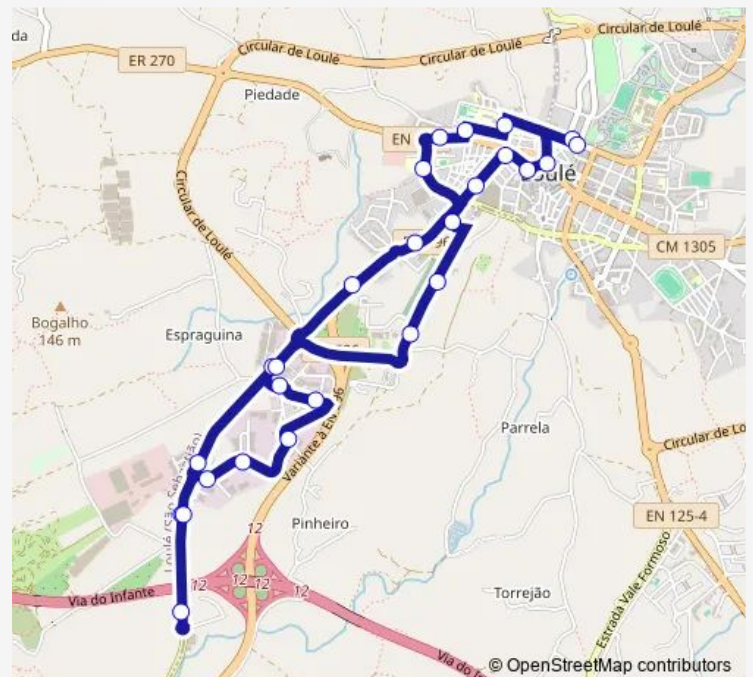

Av. Andrade de Sousa (Rot. Ciclista)

Route schedule

Terminal Rodoviário Loulé — Terminal Rodoviário Loulé

Monday 07:30-19:00

Tuesday 07:30-19:00

Wednesday 07:30-19:00

Thursday 07:30-19:00

Friday 07:30-19:00

Saturday 07:30-14:00

Sunday —

Route info

Direction: Terminal Rodoviário Loulé

Stops: 26

Trip Duration: 0 hour 28 min

R. Serpa Pinto

Lg. S. Francisco

Lg. D. Afonso Iii

Lg. Bernardo Lopes

Terminal Rodoviário Loulé

Bus time schedules and route maps are available in an offline PDF at busmaps.com. Use the busmaps.com website to see live bus times, train schedule or subway schedule, and step-by-step directions for all public transit in Loule