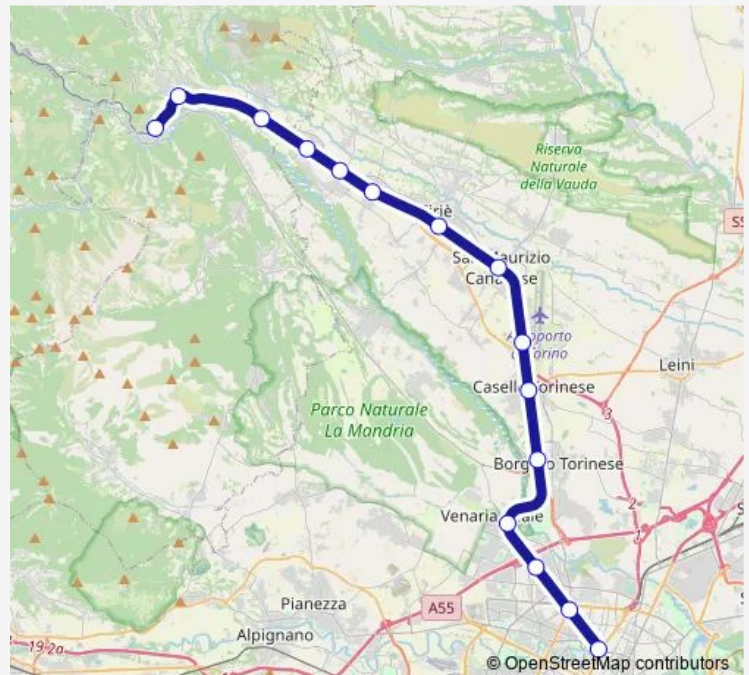

Villanova-Grosso

Mathi

Balangero

Lanzo

Germagnano

Route schedule

Torino Dora Gtt — Germagnano

Monday 06:43-19:43

Tuesday 06:43-19:43

Wednesday 06:43-19:43

Thursday 06:43-19:43

Friday 06:43-19:43

Saturday 06:43-19:43

Sunday 07:43-19:43

Route info

Direction: Torino Dora Gtt

Stops: 15

Trip Duration: 0 hour 56 min

## Direction

Germagnano — Torino Dora Gtt

15 stops

[Open route schedule](#)

Germagnano

Lanzo

Balangero

Mathi