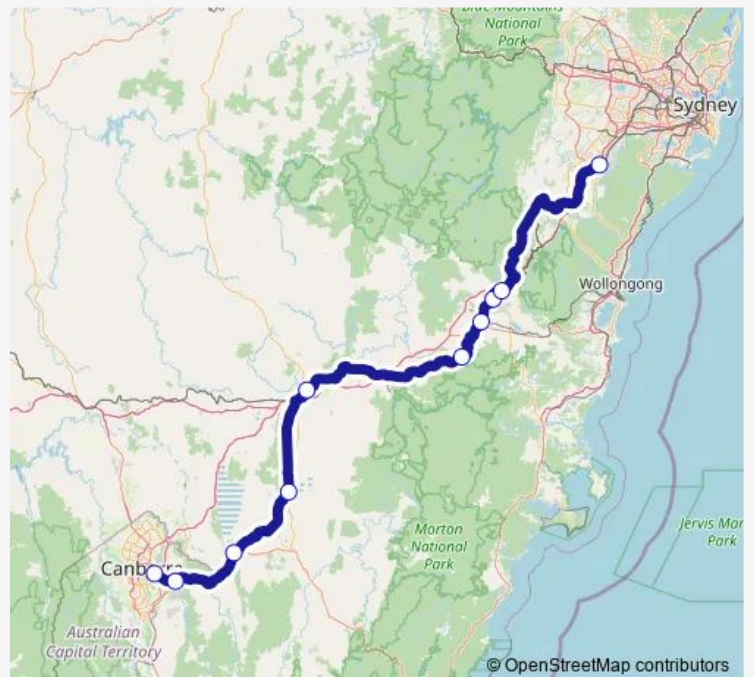

Regional Rail Service 636

[Go to website](#)

Direction

undefined — undefined

0 stops

[Open route schedule](#)

Route schedule

undefined — undefined

Monday 17:00

Tuesday 17:00

Wednesday 17:00

Thursday 17:00

Friday 17:00

Saturday 17:08

Sunday 17:08

Route info

Direction:

Stops: 0

Trip Duration: – min

636

Direction

Canberra Station, Platform 1 — Central Station, Platform 1

11 stops

[Open route schedule](#)

Wednesday —

Thursday —

Friday —

Saturday 17:08

Sunday 17:08

Route info

Direction: Canberra Station, Platform 1

Stops: 11