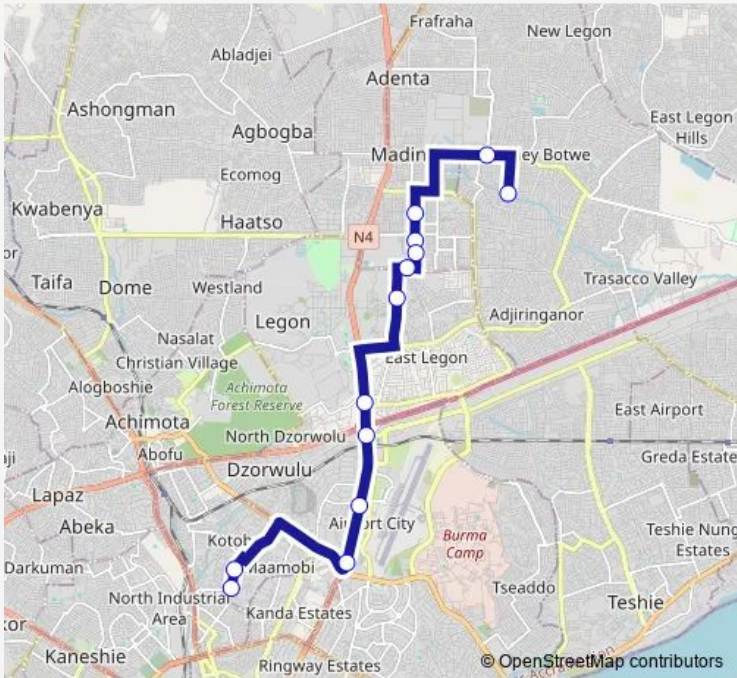

Bus 387b Ashaley Botwe to New Town Station

[Go to website](#)

Direction
Terminal Ashaley Botwe — Terminal New Town Station
13 stops
[Open route schedule](#)

- Terminal Ashaley Botwe
- Work Shop
- Roman Junction
- New Road
- Asanka Local
- Ups
- Trinity 387
- Shiashie
- Spanner
- Airport Second
- 37 Bus Stop
- Five Five
- Terminal New Town Station

Route schedule
Terminal Ashaley Botwe — Terminal New Town Station

Monday	13:16
Tuesday	13:16
Wednesday	13:16
Thursday	13:16
Friday	13:16
Saturday	13:16
Sunday	13:16

Route info
Direction: Terminal Ashaley Botwe
Stops: 13
Trip Duration: 0 hour 58 min

■ 387b — Ashaley Botwe to New Town Station **BusMaps**

387b Bus time schedules and route maps are available in an offline PDF at busmaps.com. Use the busmaps.com website to see live bus times, train schedule or subway schedule, and step-by-step directions for all public transit in Accra

The schedule is provided in the local timezone. Times with "(+1)" indicate departures on the next day.

PDF file created on 2025-02-26

2024 BusMaps.com - All Rights Reserved