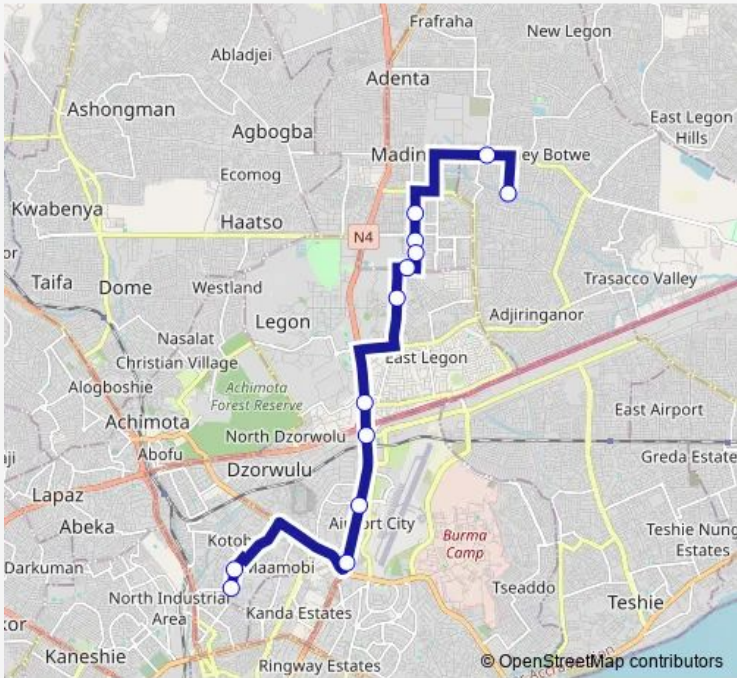

Bus 387B Ashaley Botwe to New Town Station

[Go to website](#)

Direction
Terminal Ashaley Botwe — Terminal New Town Station
13 stops
[Open route schedule](#)

- Terminal Ashaley Botwe
- Work Shop
- Roman Junction
- New Road
- Asanka Local
- Ups
- Trinity 387
- Shiashie
- Spanner
- Airport Second
- 37 Bus Stop
- Five Five
- Terminal New Town Station

Route schedule
Terminal Ashaley Botwe — Terminal New Town Station

Monday	13:16
Tuesday	13:16
Wednesday	13:16
Thursday	13:16
Friday	13:16
Saturday	13:16
Sunday	13:16

Route info
Direction: Terminal Ashaley Botwe
Stops: 13
Trip Duration: 0 hour 58 min

■ 387B — Ashaley Botwe to New Town Station **BusMaps**

387B Bus time schedules and route maps are available in an offline PDF at busmaps.com. Use the busmaps.com website to see live bus times, train schedule or subway schedule, and step-by-step directions for all public transit in Accra

The schedule is provided in the local timezone. Times with "(+1)" indicate departures on the next day.

PDF file created on 2025-01-16

2024 BusMaps.com - All Rights Reserved