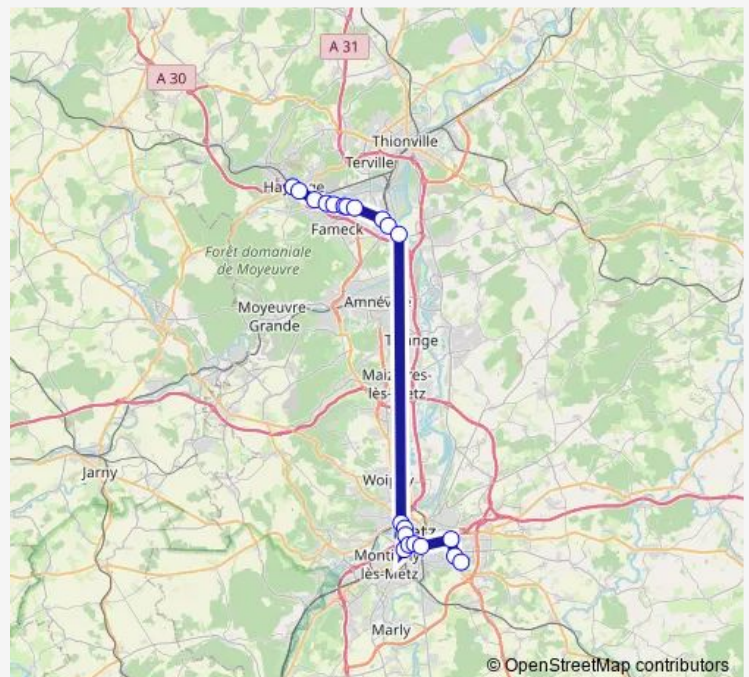

Metz - Claude Bernard

Metz - Gare Routiere

Metz - Avenue Foch

Metz - Monument Aux Morts

Metz - Poincare

Metz - Square Du Luxembourg

Metz - Fort Moselle

Uckange - Route De Metz

Hayange - Hopital

Hayange - Paix

Route schedule

Metz - Arago — Hayange - Paix

Monday 16:15

Tuesday 16:15

Wednesday 16:15

Thursday 16:15

Friday 16:15

Saturday —

Sunday —

Route info

Direction: Metz - Arago

Stops: 20

Trip Duration: 1 hour 10 min

57R201 — Hayange / Metz

## Direction

Hayange - Eglise — Metz - Arago

21 stops

[Open route schedule](#)

Hayange - Eglise

Hayange - Hopital

Seremange-Erzange - Fenderie

Seremange-Erzange - Suzange