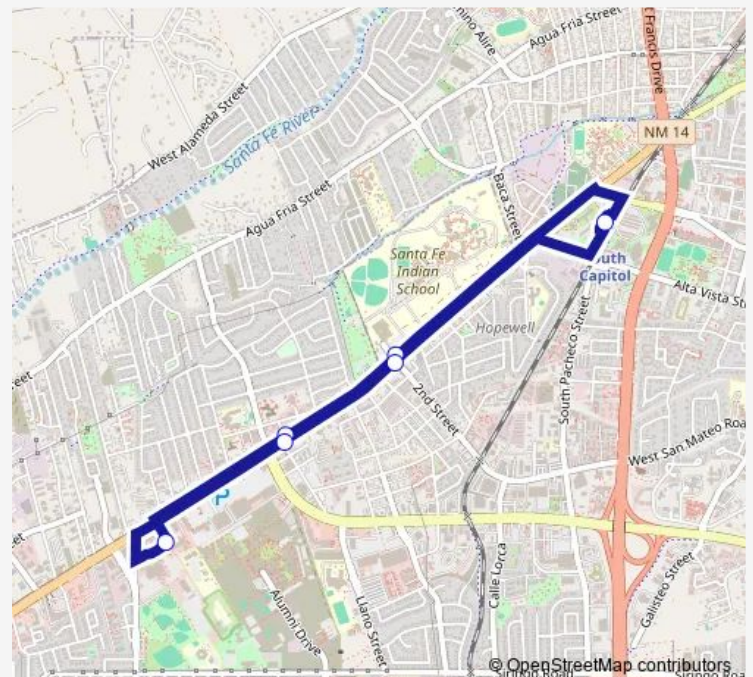

Bus Anaya Complex Shuttle

[Go to website](#)

Direction

South Capitol Station — Cerrillos Rd. @2nd Street Nb

6 stops

[Open route schedule](#)

South Capitol Station

Cerrillos Rd. @2nd Street Sb

Cerrillos Rd. @Chama Ave. Sb

Anaya Complex

Cerrillos Rd. @Llano Street Nb

Cerrillos Rd. @2nd Street Nb

Route schedule

South Capitol Station — Cerrillos Rd. @2nd Street Nb

Monday 06:53-17:25

Tuesday 06:53-17:25

Wednesday 06:53-17:25

Thursday 06:53-17:25

Friday 06:53-17:25

Saturday —

Sunday —

Route info

Direction: South Capitol Station

Stops: 6

Trip Duration: 0 hour 18 min

Anaya Complex Shuttle

Bus time schedules and route maps are available in an offline PDF at busmaps.com. Use the busmaps.com website to see live bus times, train schedule or subway schedule, and step-by-step directions for all public transit in