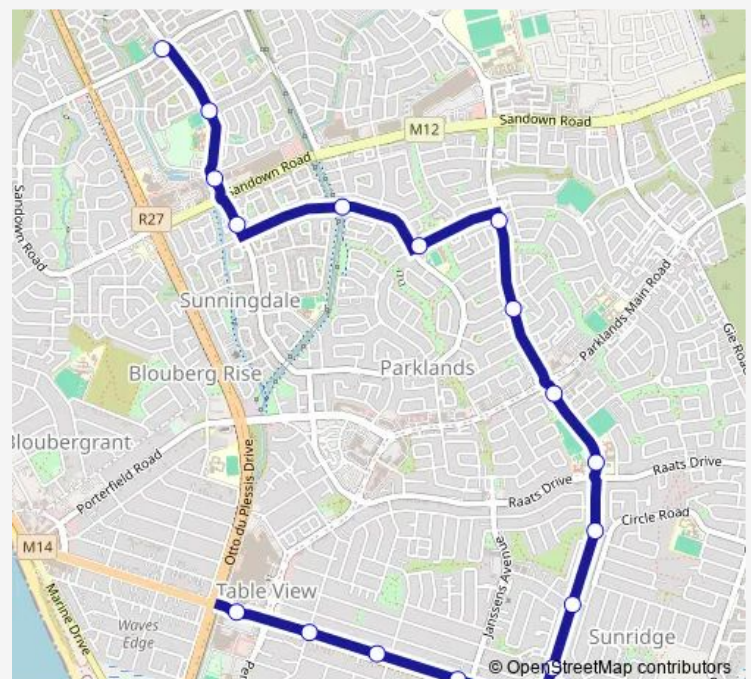

### Route schedule

Table View — Tryall

Monday 05:00-22:35

Tuesday 05:00-22:35

Wednesday 05:00-22:35

Thursday 05:00-22:35

Friday 05:00-22:35

Saturday 05:00-22:35

### Route info

Direction: Table View

Stops: 18

Trip Duration: 0 hour 30 min

Tv16-R

Tv16-R Bus time schedules and route maps are available in an offline PDF at [busmaps.com](https://busmaps.com). Use the [busmaps.com](https://busmaps.com) website to see live bus times, train schedule or subway schedule, and step-by-step directions for all public transit in Cape Town