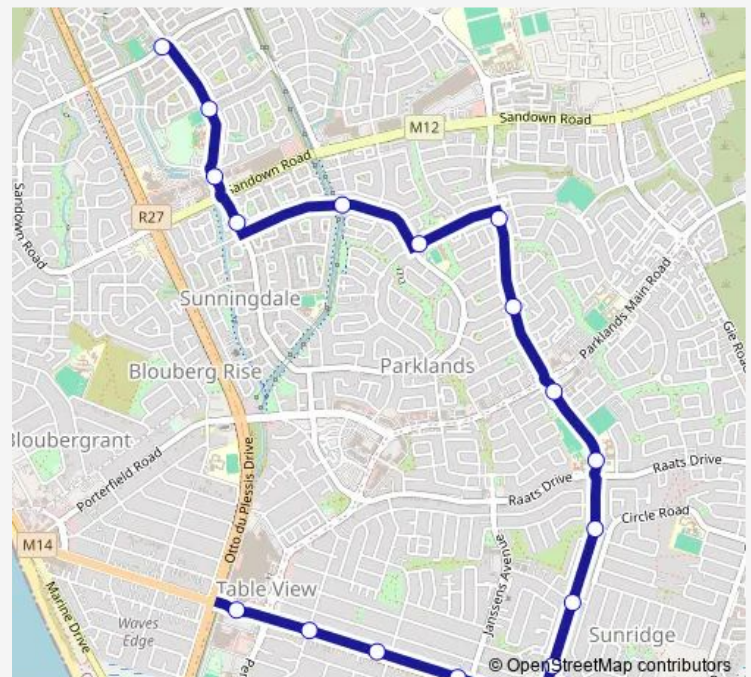

Route schedule

Table View — Tryall

Monday 05:00-22:35

Tuesday 05:00-22:35

Wednesday 05:00-22:35

Thursday 05:00-22:35

Friday 05:00-22:35

Saturday 05:00-22:35

Sunday 05:00-22:35

Route info

Direction: Table View

Stops: 18

Trip Duration: 0 hour 30 min

TV16-R

TV16-R Bus time schedules and route maps are available in an offline PDF at busmaps.com. Use the busmaps.com website to see live bus times, train schedule or subway schedule, and step-by-step directions for all public transit in Cape Town