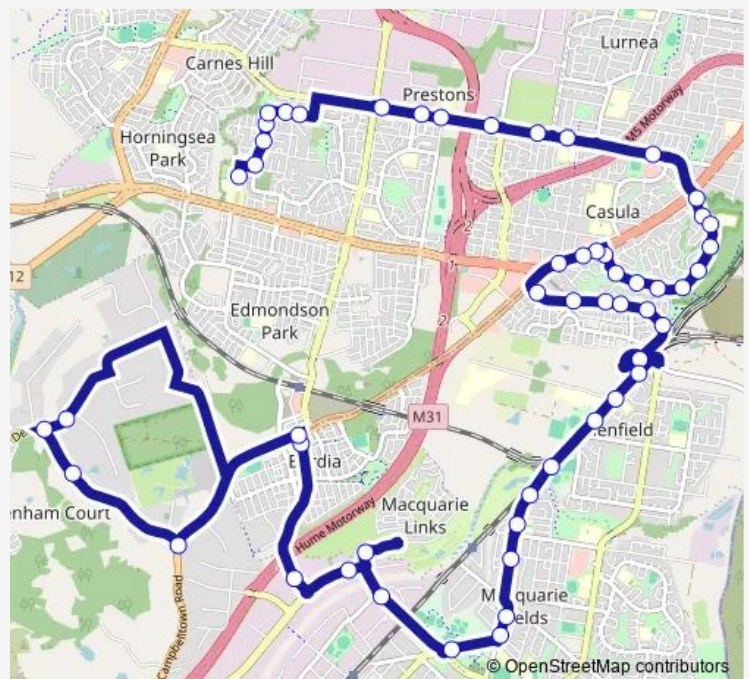

Leacocks Lane After Hume Hwy

Leacocks Lane After Kendall Dr

All Saints Senior College, Leacocks Lane

Leacocks Regional Park, Leacocks Lane

Leacocks Lane Opp Mackellar St

Leacocks Lane Opp 121a

**Route schedule**

William Carey Christian School, School Grounds — Campbelltown Rd At Dickson Rd

Monday	15:25
Tuesday	15:25
Wednesday	15:25
Thursday	15:25
Friday	15:25
Saturday	—
Sunday	—

**Route info**

Direction: William Carey Christian School, School Grounds

Stops: 54

Trip Duration: 1 hour 0 min

Leacocks Lane Before Gilmore Rd

Leacocks Lane After Alcock Av

Leacocks Lane After Tucker Rd

Leacocks Lane Before Hume Hwy

Hume Hwy After Alcock Av

660 Hume Hwy