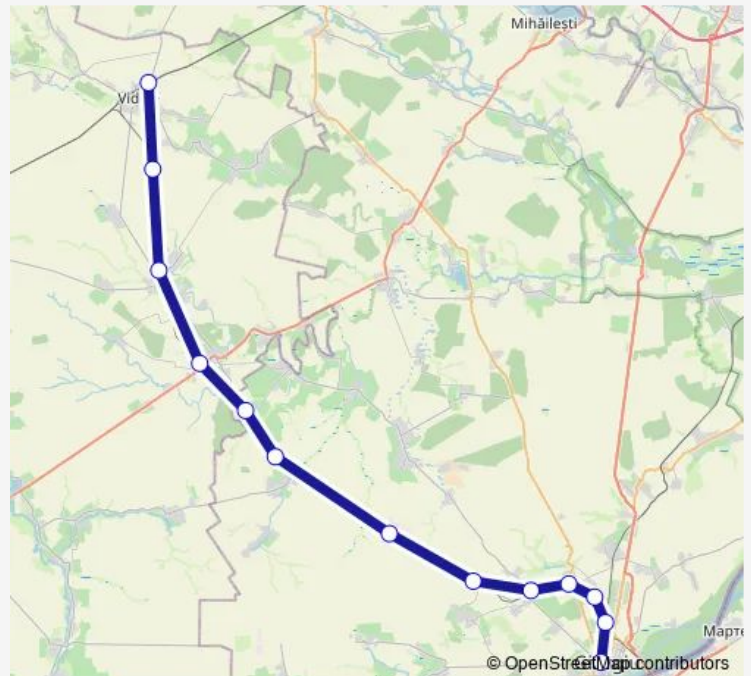

Rail R: Giurgiu - Videle R: Giurgiu - Giurgiu Nord - Cetatea h. - Bălănoaia Hm. - Oncești h. - Stănești Hm. - Chiriacu Hm. - Toporu - Răsuceni h. - Vlașca Hm. - Târnavele Hm. - Rădulești Hm. - Videle

[Go to website](#)

Direction

Giurgiu — Videle

13 stops

[Open route schedule](#)

Giurgiu
Giurgiu Nord
Cetatea h.
Bălănoaia Hm.
Oncești h.
Stănești Hm.
Chiriacu Hm.
Toporu
Răsuceni h.
Vlașca Hm.
Târnavele Hm.
Rădulești Hm.
Videle

Route schedule

Giurgiu — Videle

Monday	04:00-19:05
Tuesday	04:00-19:05
Wednesday	04:00-19:05
Thursday	04:00-19:05
Friday	04:00-19:05
Saturday	04:00-15:10
Sunday	04:00-15:10

Route info

Direction: Giurgiu

Stops: 13

Trip Duration: 1 hour 34 min

R: Giurgiu - Videle Rail time schedules and route maps are available in an offline PDF at busmaps.com. Use the busmaps.com website to see live bus times, train schedule or subway schedule, and step-by-step directions for all public transit in Giurgiu