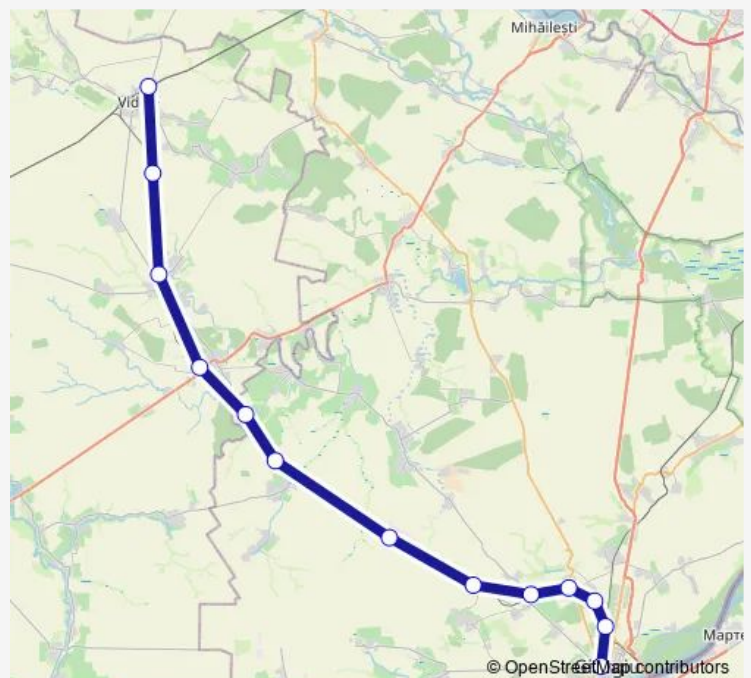

Rail R: Giurgiu - Videle R: Giurgiu - Giurgiu Nord - Cetatea h. - Bălănoaia Hm. - Oncești h. - Stănești Hm. - Chiriacu Hm. - Toporu - Răsuceni h. - Vlașca Hm. - Târnavele Hm. - Rădulești Hm. - Videle

[Go to website](#)

Direction

Giurgiu — Videle

13 stops

[Open route schedule](#)

Giurgiu
Giurgiu Nord
Cetatea h.
Bălănoaia Hm.
Oncești h.
Stănești Hm.
Chiriacu Hm.
Toporu
Răsuceni h.
Vlașca Hm.
Târnavele Hm.
Rădulești Hm.
Videle

Route schedule

Giurgiu — Videle

Monday	04:00-19:05
Tuesday	04:00-19:05
Wednesday	04:00-19:05
Thursday	04:00-19:05
Friday	04:00-19:05
Saturday	04:00-15:10
Sunday	04:00-15:10

Route info

Direction: Giurgiu

Stops: 13

Trip Duration: 1 hour 34 min

R: Giurgiu - Videle Rail time schedules and route maps are available in an offline PDF at busmaps.com. Use the busmaps.com website to see live bus times, train schedule or subway schedule, and step-by-step directions for all public transit in Giurgiu