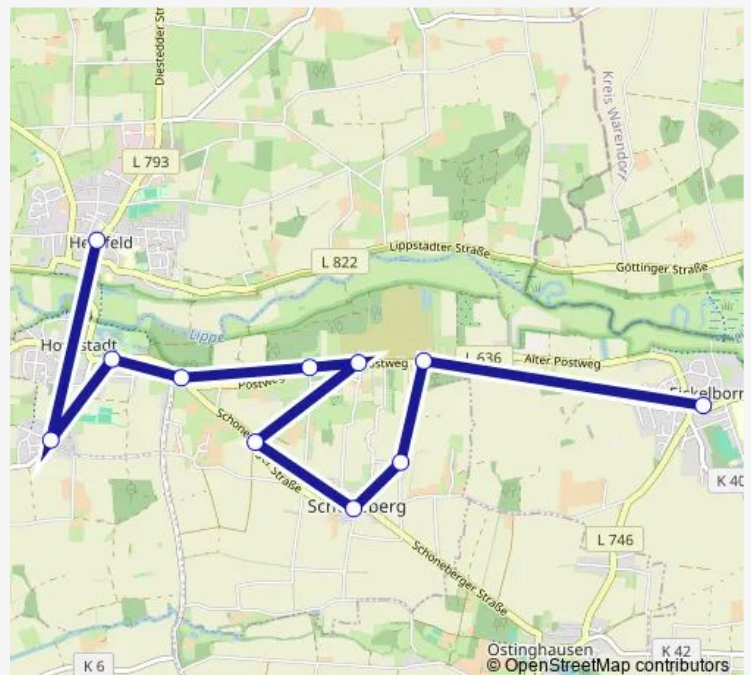

Schoneberg, Krimpenland

Schoneberg, Postweg

Schoneberg, Frischenweg

Hovestadt, Rott

Hovestadt, Schloss

Nordwald, Hexenweg

Herzfeld, Markt

### Route schedule

Eickelborn, Michaelstraße — Herzfeld, Markt

Monday 08:32-17:32

Tuesday 08:32-17:32

Wednesday 08:32-17:32

Thursday 08:32-17:32

Friday 08:32-17:32

Saturday —

### Route info

Direction: Eickelborn, Michaelstraße

Stops: 11

Trip Duration: 0 hour 8 min

T66 — Herzfeld - Eickelborn

**Direction**

Herzfeld, Markt — Eickelborn, Michaelstraße

11 stops

## Route schedule

Herzfeld, Markt — Eickelborn, Michaelstraße

Monday 09:20-18:20

Tuesday 09:20-18:20

Wednesday 09:20-18:20

Thursday 09:20-18:20

Friday 09:20-18:20

Saturday —