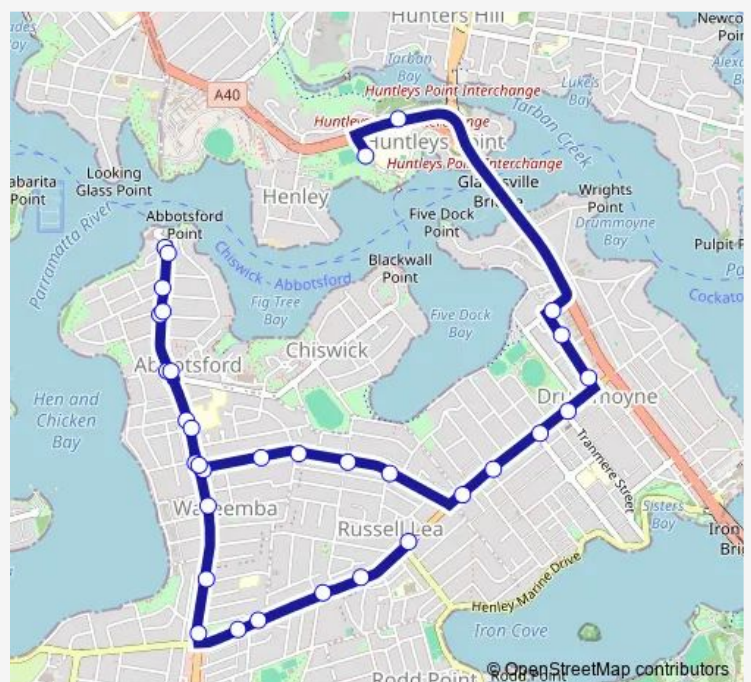

School Bus 787w Riverside Girls High to Lyons Rd and Brent St, Drummoyne

[Go to website](#)

Direction

Riverside Girls High School, Huntleys Point Rd, Stand 3 — Lyons Rd At Mons St

33 stops

[Open route schedule](#)

Riverside Girls High School, Huntleys Point Rd, Stand 3

Victoria Rd Opp Riverside Girls High School

Westbourne St At Marlborough St

Marlborough St Before Tavistock St

Marlborough St Before Lyons Rd

Lyons Rd At Tramere St

Riverside Girls High School, Huntleys Point Rd, Stand 3 — Lyons Rd At Mons St

Monday	15:25
Tuesday	15:25
Wednesday	15:25
Thursday	14:47
Friday	15:25
Saturday	—
Sunday	—

Route info

Direction: Riverside Girls High School, Huntleys Point Rd, Stand 3

Stops: 33

Trip Duration: 0 hour 27 min

787w — Riverside Girls High to Lyons Rd and Brent St, Drummoyne **BusMaps**

Abbotsford Wharf, Great North Rd

Great North Rd Opp Altona St

Great North Rd At Blackwall Point Rd