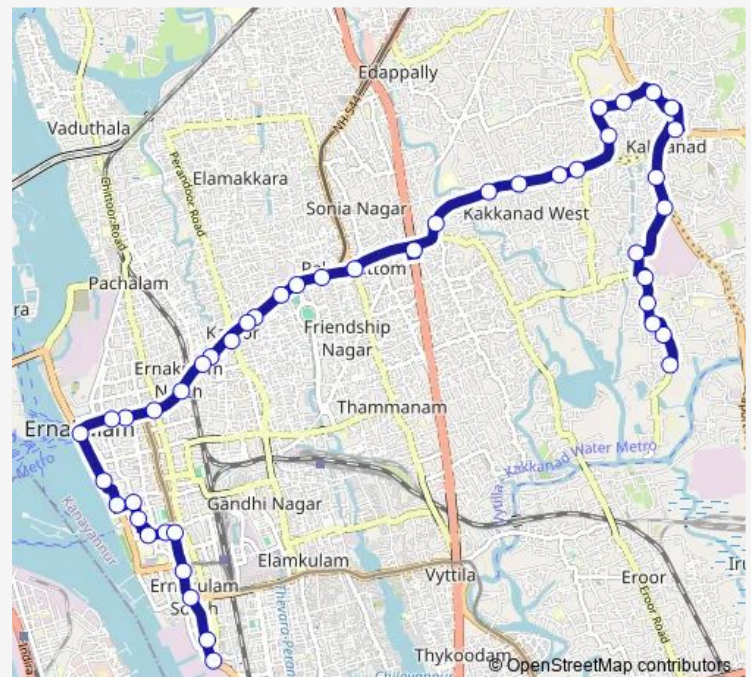

### Route schedule

Cochin Shipyard Main Gate — Thuthiyoor Bus Stand

Monday 06:00

Tuesday 06:00

Wednesday 06:00

Thursday 06:00

Friday 06:00

Saturday 06:00

### Route info

Direction: Cochin Shipyard Main Gate

Stops: 43

Trip Duration: 0 hour 50 min

Thuthiyoor ↔ Ernakulam South

Pipeline

Pipeline Junction

Pipeline Junction