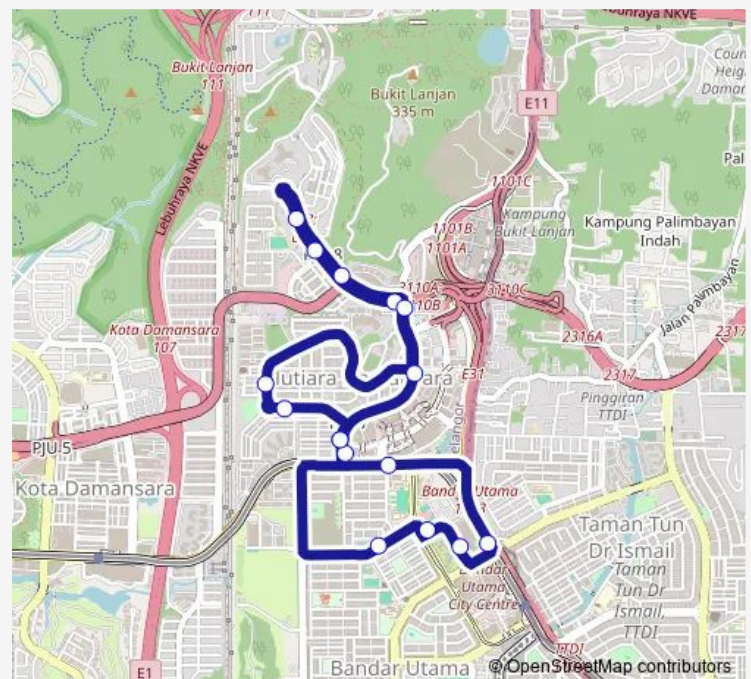

Bus T809

[Go to website](#)

Direction

MRT Mutiara Damansara Pintu C — MRT Mutiara Damansara Pintu C

16 stops

[Open route schedule](#)

MRT Mutiara Damansara Pintu C

Deret Kedai PJU 7/7a

Oasis Bandar Utama

1 Utama BUS Terminal

1 Utama

1 Utama - Ldp

Ikea (Barat)

MRT Mutiara Damansara Pintu C

Route schedule

MRT Mutiara Damansara Pintu C — MRT Mutiara Damansara Pintu C

Monday 06:00-23:30

Tuesday 06:00-23:30

Wednesday 06:00-23:30

Thursday 06:00-23:30

Friday 06:00-23:30

Saturday 06:00-23:30

Sunday 06:00-23:30

Route info

Direction: MRT Mutiara Damansara Pintu C

Stops: 16

Trip Duration: 0 hour 30 min

T809

T809 Bus time schedules and route maps are available in an offline PDF at busmaps.com. Use the busmaps.com website to see live bus times, train schedule or subway schedule, and step-by-step directions for all public transit in Kuala Lumpur