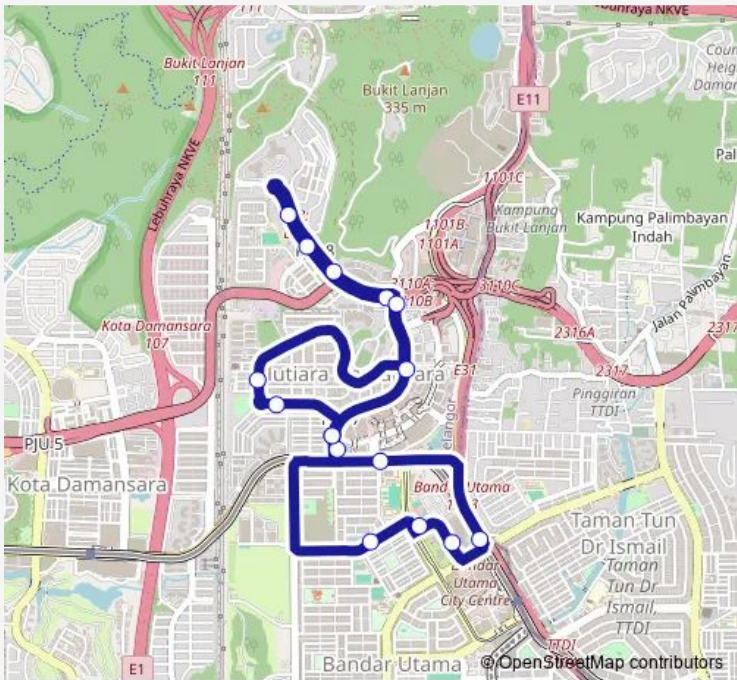

Bus T809

[Go to website](#)

**Direction**  
 MRT Mutiara Damansara Pintu C — MRT Mutiara Damansara Pintu C

16 stops

[Open route schedule](#)

- MRT Mutiara Damansara Pintu C
- Deret Kedai PJU 7/7a
- Komersial PJU 7/16
- Ritze Perdana 2
- Perdana Shopping Centre
- Perdana Exclusive Condo
- Metropolitan Square
- NEO Damansara
- (M1) Tesco Mutiara Damansara
- MRT Mutiara Damansara Pintu B
- Oasis Bandar Utama
- 1 Utama BUS Terminal
- 1 Utama
- 1 Utama - Ldp
- Ikea (Barat)
- MRT Mutiara Damansara Pintu C

Route schedule  
 MRT Mutiara Damansara Pintu C — MRT Mutiara Damansara Pintu C

Monday	06:00-23:30
Tuesday	06:00-23:30
Wednesday	06:00-23:30
Thursday	06:00-23:30
Friday	06:00-23:30
Saturday	06:00-23:30
Sunday	06:00-23:30

Route info

Direction: MRT Mutiara Damansara Pintu C

Stops: 16

Trip Duration: 0 hour 30 min

T809

T809 Bus time schedules and route maps are available in an offline PDF at [busmaps.com](https://busmaps.com). Use the [busmaps.com](https://busmaps.com) website to see live bus times, train schedule or subway schedule, and step-by-step directions for all public transit in Kuala Lumpur

The schedule is provided in the local timezone. Times with "(+1)" indicate departures on the next day.

PDF file created on 2025-01-16

2024 BusMaps.com - All Rights Reserved