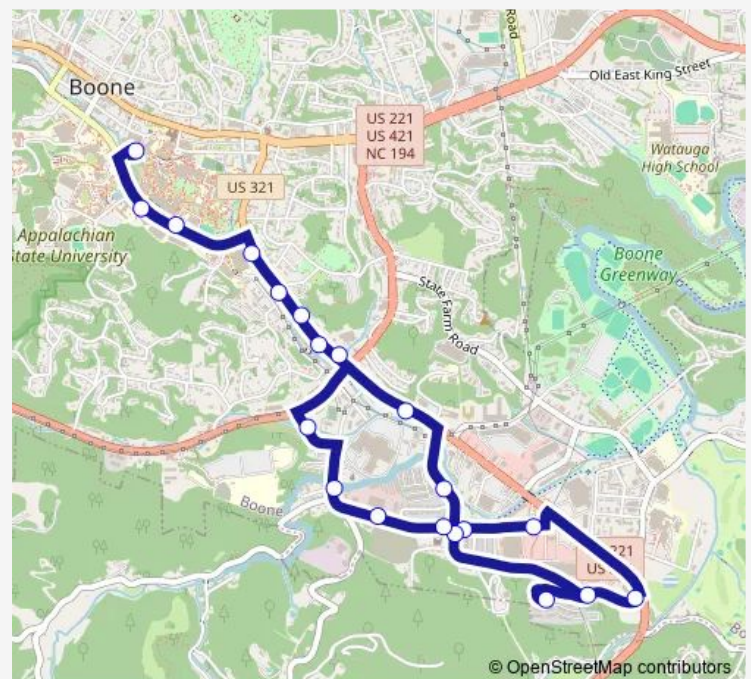

Bus N.O. Express

[Go to website](#)

Direction

ASU Peacock Traffic Circle — ASU Skywalk

20 stops

[Open route schedule](#)

ASU Peacock Traffic Circle

ASU Garwood Hall

Kangaroo Express

ASU Skywalk

Route schedule

ASU Peacock Traffic Circle — ASU Skywalk

Monday	—
Tuesday	—
Wednesday	—
Thursday	22:00-23:30
Friday	00:00-23:30
Saturday	00:00-23:30
Sunday	00:00-02:00

Route info

Direction: ASU Peacock Traffic Circle

Stops: 20

Trip Duration: 0 hour 27 min

N.O. Express

BusMaps

N.O. Express Bus time schedules and route maps are available in an offline PDF at busmaps.com. Use the busmaps.com website to see live bus times, train schedule or subway schedule, and step-by-step directions for all public transit in Boone