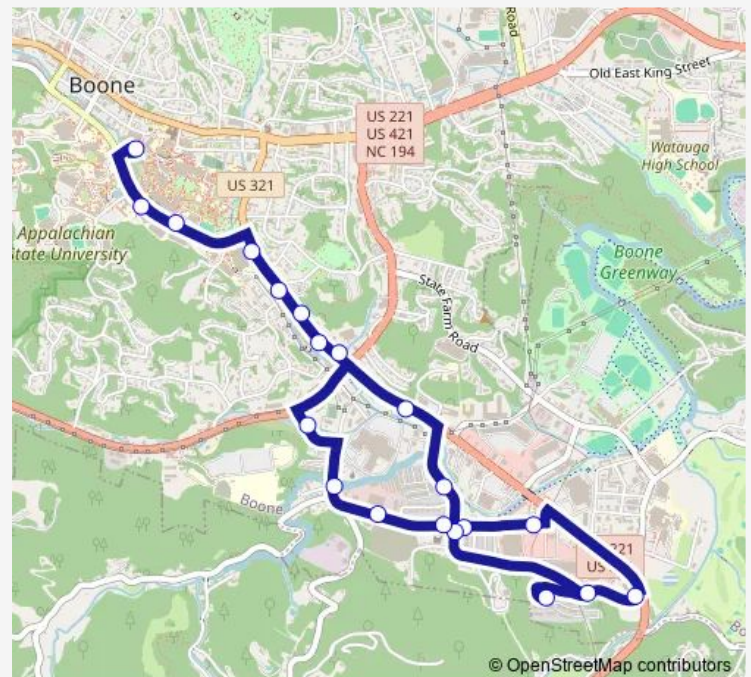

Bus N.O. Express

[Go to website](#)

Direction

ASU Peacock Traffic Circle — ASU Skywalk

20 stops

[Open route schedule](#)

ASU Peacock Traffic Circle

ASU Garwood Hall

Kangaroo Express

ASU Skywalk

Route schedule

ASU Peacock Traffic Circle — ASU Skywalk

Monday	—
Tuesday	—
Wednesday	—
Thursday	22:00-23:30
Friday	00:00-23:30
Saturday	00:00-23:30
Sunday	00:00-02:00

Route info

Direction: ASU Peacock Traffic Circle

Stops: 20

Trip Duration: 0 hour 27 min

N.O. Express

BusMaps

N.O. Express Bus time schedules and route maps are available in an offline PDF at busmaps.com. Use the busmaps.com website to see live bus times, train schedule or subway schedule, and step-by-step directions for all public transit in Boone