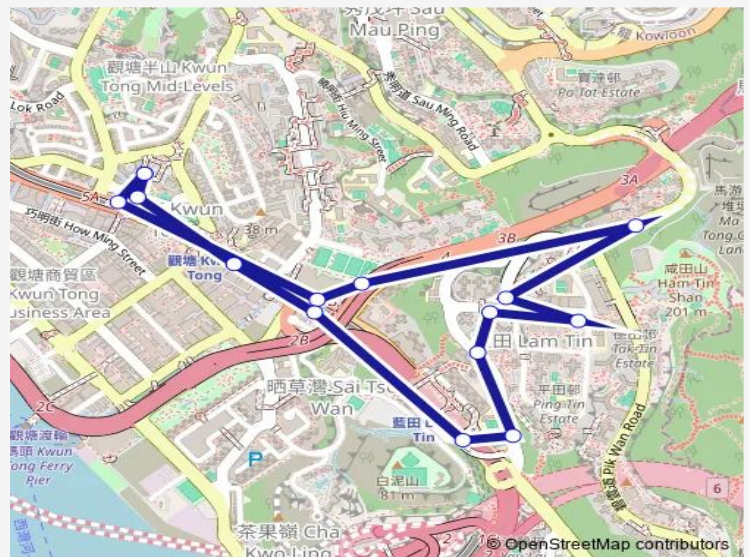

[Ctb] Hing TIN Estate, LIN TAK Road[[Kmb] Hing Tin

[Kmb] Hong YAT Court

[Ctb] LAM TIN (North)[[Kmb] LAM TIN (North)

[Ctb] KAI Wong House KAI TIN Estate, TAK TIN Street[[Kmb] KAI Wong House

[Ctb] KAI TIN Shopping Centre, KAI TIN Road[[Kmb+Ctb] KAI TIN Shopping Centre/
Kai TIN Shopping Centre, KAI TIN Road[[Kmb] KAI TIN Shopping Centre

[Ctb] SKH KEI HAU Secondary School, KAI TIN Road[[Kmb+Ctb] S.K.H. KEI HAU Secondary School/
Skh KEI HAU Secondary School, KAI TIN Road[[Kmb] S.K.H. KEI HAU Secondary School

Route schedule

[Kmb+Ctb] Kwun Tong (YUE MAN Square) BUS Terminus/
Kwun Tong (YUE MAN Square)[[Kmb] Kwun Tong (YUE MAN Square) BUS Terminus — [Kmb+Ctb] Kwun Tong (YUE MAN Square) BUS Terminus/
Kwun Tong (YUE MAN Square)[[Kmb] Kwun Tong (YUE MAN Square) BUS Terminus

Monday	05:35-08:40
Tuesday	05:35-08:40
Wednesday	05:35-08:40
Thursday	05:35-08:40
Friday	05:35-08:40
Saturday	05:35-10:10
Sunday	05:35-10:10

Route info

Direction: [Kmb+Ctb] Kwun Tong (YUE MAN Square) BUS Terminus/
Kwun Tong (YUE MAN Square)[[Kmb] Kwun Tong (YUE MAN Square) BUS Terminus

Stops: 15

Trip Duration: 0 hour 19 min

[Ctb] LAM TIN Station, LEI YUE MUN Road[[Kmb+Ctb] LAM TIN Station/
Lam TIN Station, LEI YUE MUN Road[[Kmb] LAM TIN Station

[Ctb] Kwun Tong LAW Courts, LEI YUE MUN Road[[Kmb+Ctb] Kwun Tong LAW Courts/
Kwun Tong LAW Courts, LEI YUE MUN Road[[Kmb] Kwun Tong LAW Courts