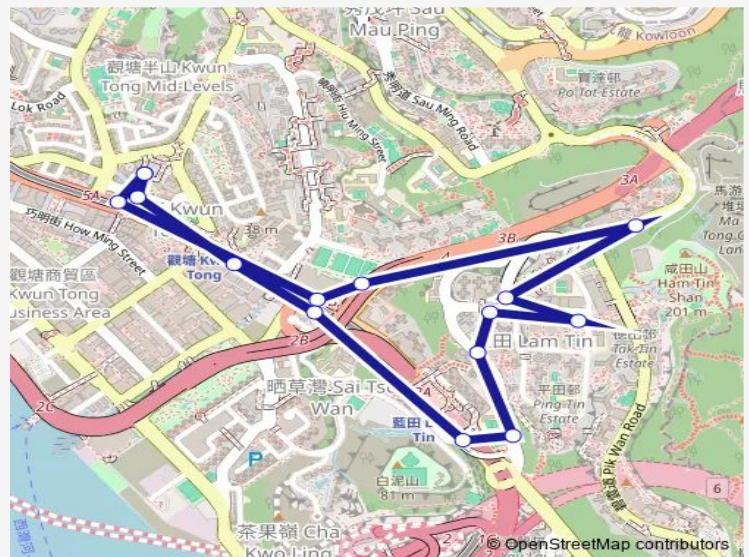

[Ctb] Hing TIN Estate, LIN TAK Road[[Kmb] Hing Tin

[Kmb] Hong YAT Court

[Ctb] LAM TIN (North)[[Kmb] LAM TIN (North)

[Ctb] KAI Wong House KAI TIN Estate, TAK TIN Street[[Kmb] KAI Wong House

[Ctb] KAI TIN Shopping Centre, KAI TIN Road[[Kmb+Ctb] KAI TIN Shopping Centre/
Kai TIN Shopping Centre, KAI TIN Road[[Kmb] KAI TIN Shopping Centre

[Ctb] SKH KEI HAU Secondary School, KAI TIN Road[[Kmb+Ctb] S.K.H. KEI HAU Secondary School/
Skh KEI HAU Secondary School, KAI TIN Road[[Kmb] S.K.H. KEI HAU Secondary School

Route schedule

[Kmb+Ctb] Kwun Tong (YUE MAN Square) BUS Terminus/
Kwun Tong (YUE MAN Square)[[Kmb] Kwun Tong (YUE MAN Square) BUS Terminus — [Kmb+Ctb] Kwun Tong (YUE MAN Square) BUS Terminus/
Kwun Tong (YUE MAN Square)[[Kmb] Kwun Tong (YUE MAN Square) BUS Terminus

Monday	05:35-08:40
Tuesday	05:35-08:40
Wednesday	05:35-08:40
Thursday	05:35-08:40
Friday	05:35-08:40
Saturday	05:35-10:10
Sunday	05:35-10:10

Route info

Direction: [Kmb+Ctb] Kwun Tong (YUE MAN Square) BUS Terminus/
Kwun Tong (YUE MAN Square)[[Kmb] Kwun Tong (YUE MAN Square) BUS Terminus

Stops: 15

Trip Duration: 0 hour 22 min

[Ctb] LAM TIN Station, LEI YUE MUN Road[[Kmb+Ctb] LAM TIN Station/
Lam TIN Station, LEI YUE MUN Road[[Kmb] LAM TIN Station

[Ctb] Kwun Tong LAW Courts, LEI YUE MUN Road[[Kmb+Ctb] Kwun Tong LAW Courts/
Kwun Tong LAW Courts, LEI YUE MUN Road[[Kmb] Kwun Tong LAW Courts