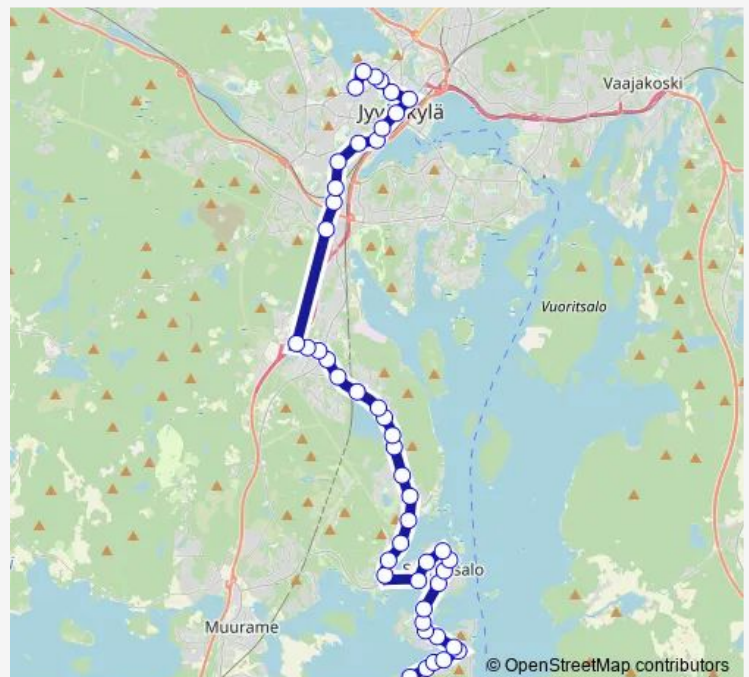

### Route schedule

Muuratsalo — Ammattikoulu 2

Monday 07:10-09:20

Tuesday 07:10-09:20

Wednesday 07:10-09:20

Thursday 07:10-09:20

Friday 07:10-09:20

Saturday —

### Route info

Direction: Muuratsalo

Stops: 46

Trip Duration: 0 hour 45 min

■ 16m — Muuratsalo-Viitaniemi

BusMaps

Olympiakylä P

Kinkomäki P