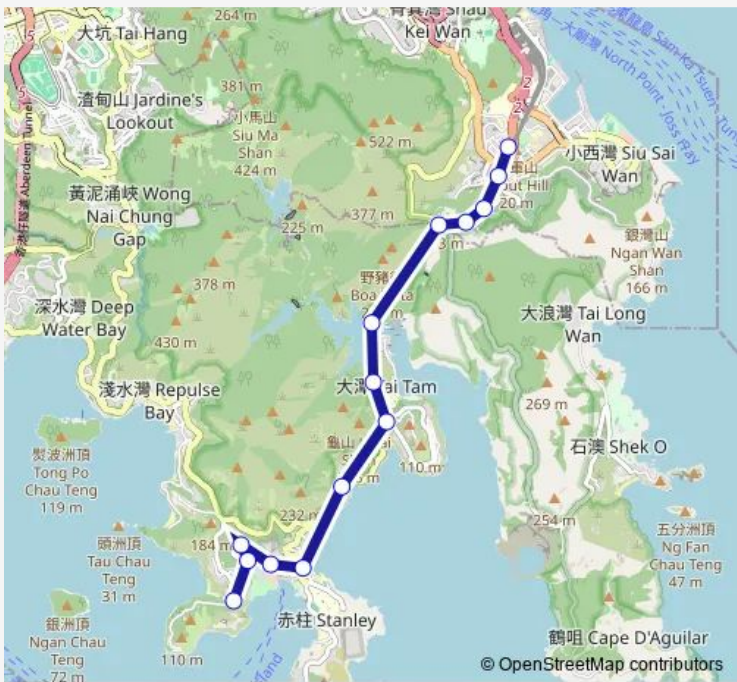

Bus 16M Chai WAN Station - Chung HOM Kok

[Go to website](#)

**Direction**  
 Chai WAN Station BUS Terminus — Chung HOM KOK Road, Outside Scape  
 14 stops  
[Open route schedule](#)

- Chai WAN Station BUS Terminus
- WAN Tsui Road, Outside Fook Tsui House|Wan Tsui Road East
- SAI WAN WAR CEMETERY|CAPE COLLINSON ROAD
- TAI TAM GAP
- SHEK O ROAD
- TAI TAM ROAD, TAI TAM DAM (NORTH)
- TAI TAM ROAD, NEAR TAI TAM RESERVOIR ROAD
- TAI TAM ROAD, OUTSIDE THE RED HILL PENINISULA
- TAI TAM ROAD, OUTSIDE THE AMERICAN CLUB
- Stanley Beach Road, Outside TAI TAM Village|Stanley Beach Road
- Carmel Road, Stanley Plaza|Stanley Plaza (MA Hang)|Carmel Road, Stanley Plaza
- Cape Road, Outside Lung Chun House, Lung YAN Court|Cape Road, Chun MA House
- KOON MA HOUSE, MA HANG ESTATE, CAPE RD
- Chung HOM KOK Road, Outside Scape

Route schedule  
 Chai WAN Station BUS Terminus — Chung HOM KOK Road, Outside Scape

Monday	05:30
Tuesday	05:30
Wednesday	05:30
Thursday	05:30
Friday	05:30
Saturday	05:30
Sunday	05:30

Route info  
 Direction: Chai WAN Station BUS Terminus  
 Stops: 14  
 Trip Duration: 0 hour 22 min

STANLEY VILLAGE ROAD, STANFORD VILLA|STANLEY VILLAGE ROAD

TAI TAM ROAD, OUTSIDE THE MANHATTAN

TAI TAM ROAD, OPPOSITE THE RED HILL PENINSULA

TAI TAM ROAD, NEAR TAI TAM RESERVOIR ROAD|TAI TAM ROAD, TAI TAM RESERVOIR ROAD

## Route info

Direction: Chung HOM KOK Road, Outside Scape

Stops: 14

Trip Duration: 0 hour 22 min

16M Bus time schedules and route maps are available in an offline PDF at [busmaps.com](http://busmaps.com). Use the [busmaps.com](http://busmaps.com) website to see live bus times, train schedule or subway schedule, and step-by-step directions for all public transit in Hong Kong