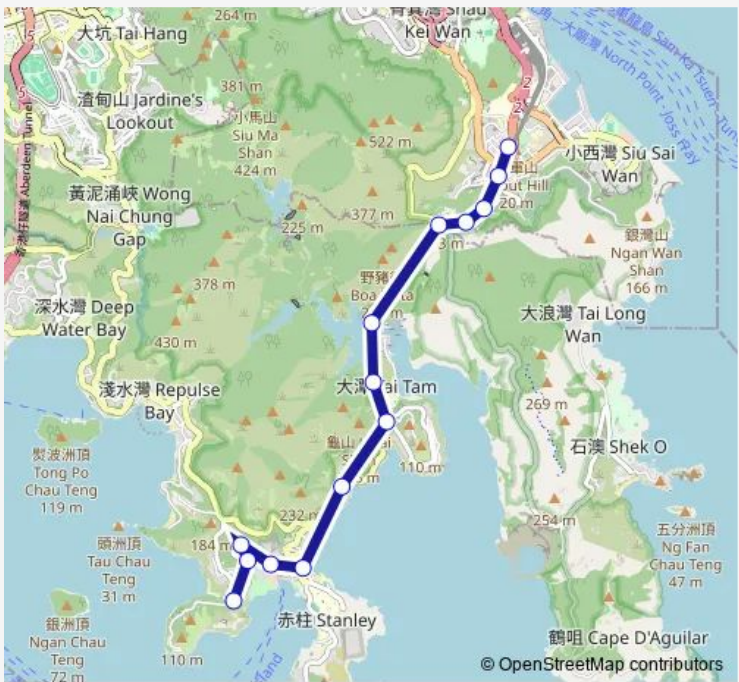

Bus 16m Chai WAN Station - Chung HOM Kok

[Go to website](#)

Direction
 Chai WAN Station BUS Terminus — Chung HOM KOK Road, Outside Scape
 14 stops
[Open route schedule](#)

- Chai WAN Station BUS Terminus
- WAN Tsui Road, Outside Fook Tsui House|Wan Tsui Road East
- SAI WAN WAR Cemetery|Cape Collinson Road
- TAI TAM Gap
- Shek O Road
- TAI TAM Road, TAI TAM DAM (North)
- TAI TAM Road, Near TAI TAM Reservoir Road
- TAI TAM Road, Outside THE RED Hill Peninsula
- TAI TAM Road, Outside THE American Club
- Stanley Beach Road, Outside TAI TAM Village|Stanley Beach Road
- Carmel Road, Stanley Plaza|Carmel Road, Stanley Plaza|Stanley Plaza (MA Hang)
- Cape Road, Outside Lung Chun House, Lung YAN Court|Cape Road, Chun MA House
- Koon MA House, MA Hang Estate, Cape Rd
- Chung HOM KOK Road, Outside Scape

Route schedule
 Chai WAN Station BUS Terminus — Chung HOM KOK Road, Outside Scape

Monday	05:30
Tuesday	05:30
Wednesday	05:30
Thursday	05:30
Friday	05:30
Saturday	05:30
Sunday	05:30

Route info
 Direction: Chai WAN Station BUS Terminus
 Stops: 14
 Trip Duration: 0 hour 21 min

Stanley Village Road, Stanford Villa|Stanley Village Road

TAI TAM Road, Outside THE Manhattan

TAI TAM Road, Opposite THE RED Hill Peninsula

TAI TAM Road, Near TAI TAM Reservoir Road|Tai TAM Road, TAI TAM Reservoir Road

Sunday 06:00

Route info

Direction: Chung HOM KOK Road, Outside Scape

Stops: 14

Trip Duration: 0 hour 21 min

16m Bus time schedules and route maps are available in an offline PDF at busmaps.com. Use the busmaps.com website to see live bus times, train schedule or subway schedule, and step-by-step directions for all public transit in Hong Kong