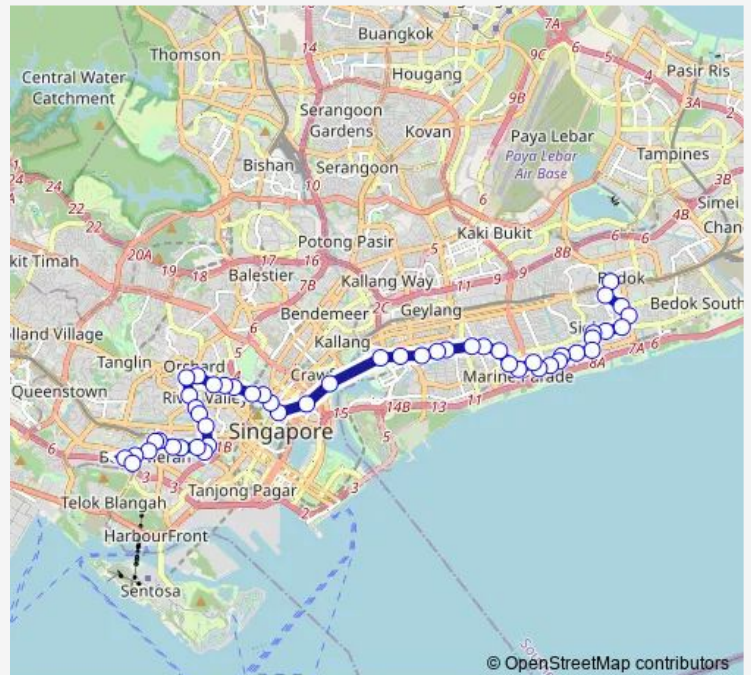

BEF OLD Airport Rd

### Route schedule

Bedok Int — Bt Merah Int

Monday 06:00

Tuesday 06:00

Wednesday 06:00

Thursday 06:00

Friday 06:00

Saturday 06:00

### Route info

Direction: Bedok Int

Stops: 51

Trip Duration: 1 hour 30 min

■ 16m

BusMaps

Dakota Stn Exit B/Blk 60

Blk 22