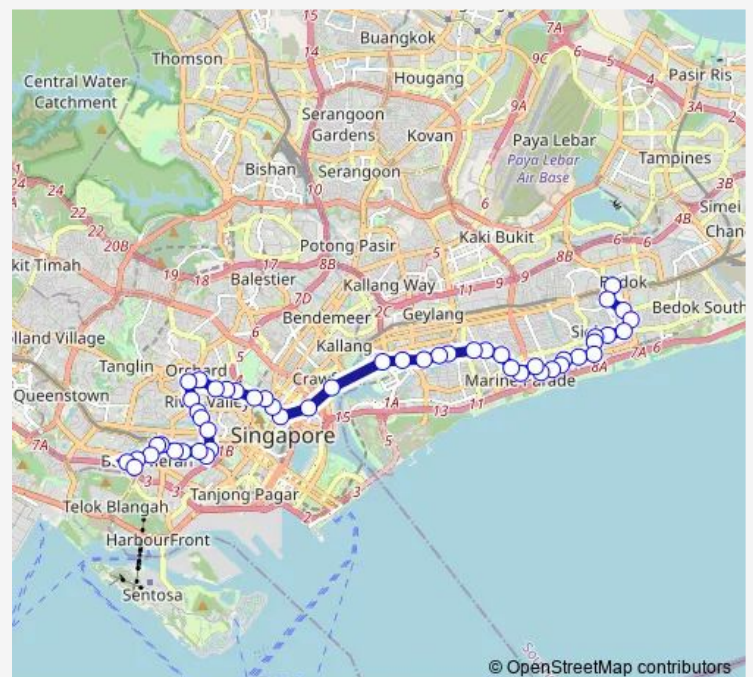

BEF OLD Airport Rd

### Route schedule

Bedok Int — Bt Merah Int

Monday 06:00

Tuesday 06:00

Wednesday 06:00

Thursday 06:00

Friday 06:00

Saturday 06:00

### Route info

Direction: Bedok Int

Stops: 51

Trip Duration: 1 hour 30 min

16M

BusMaps

Dakota Stn Exit B/Blk 60

Blk 22