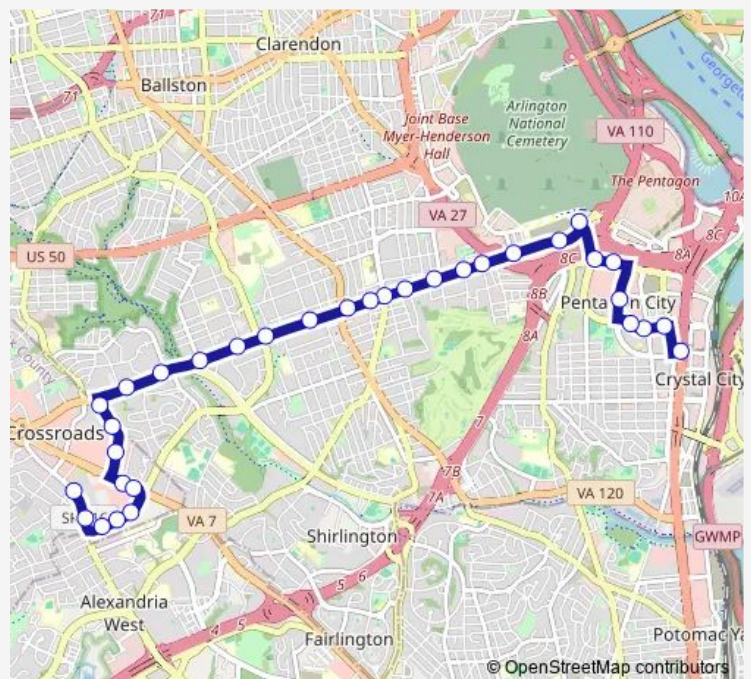

Columbia Pike+Air Force Memorial Dr

Route schedule

Leesburg Pk+Crossroads Ctr — Crystal City+Bay D

Monday 05:30-23:05

Tuesday 05:30-23:05

Wednesday 05:30-23:05

Thursday 05:30-23:05

Friday 05:30-23:05

Saturday 05:30-23:05

Sunday 05:30-23:05

Route info

Direction: Leesburg Pk+Crossroads Ctr

Stops: 26

Trip Duration: 0 hour 30 min

16M — Columbia Pike - National Landing

S Joyce St+Columbia Pk

Army-Navy Dr+S Joyce St

S Hayes St+12 St S

15 St S+S Fern St

Crystal City+Bay D

Direction

Seminary Rd+Gorham St — Crystal City+Bay D

23 stops

[Open route schedule](#)

Seminary Rd+Gorham St

Columbia Pk+S Jefferson St

Columbia Pk+S Greenbrier St

Columbia Pk+S Columbus St

Columbia Pk+S Four Mile Run Dr

Columbia Pk+S Wakefield St

Columbia Pk+S Thomas St

Columbia Pk+S George Mason Dr