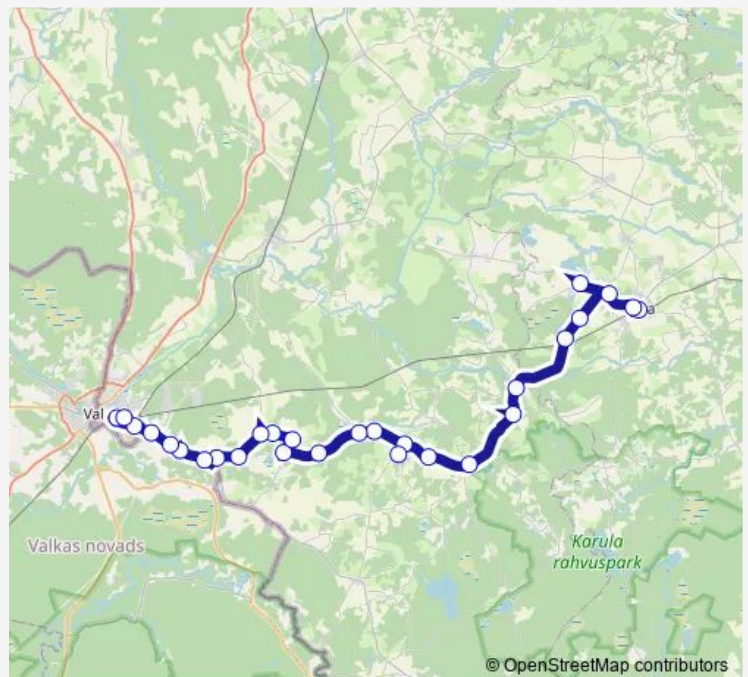

Route schedule

Antsla — Valga bussijaam

Monday	09:45
Tuesday	—
Wednesday	09:45
Thursday	—
Friday	09:45
Saturday	—
Sunday	—

Route info

Direction: Antsla

Stops: 28

Trip Duration: 0 hour 55 min

18l — Valga bussijaam - Lüllemäe -Antsla

Londi

Palu

Toogipalu

Laatsi

Andrese

Turu park

Valga bussijaam

Direction

Valga bussijaam — Antsla

28 stops

[Open route schedule](#)

Valga bussijaam

Turu park

Andrese

Laatsi

Toogipalu