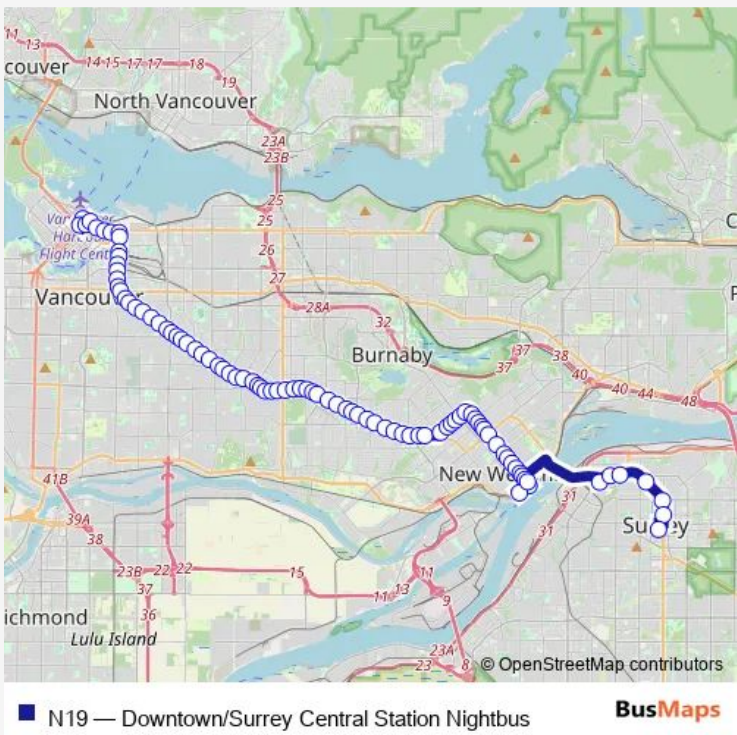

# Bus N19 Downtown/Surrey Central Station Nightbus

[Go to website](#)

**Direction**  
 Southbound Howe St @ Dunsmuir St — Surrey Central Station @ Bay 12  
 90 stops  
[Open route schedule](#)

- Southbound Howe St @ Dunsmuir St
- Eastbound W Georgia St @ Granville St
- Northbound Seymour St @ Dunsmuir St
- Eastbound W Pender St @ Seymour St
- Eastbound W Pender St @ Hamilton St
- Eastbound W Pender St @ Abbott St
- Eastbound E Pender St @ Carrall St
- Eastbound E Pender St @ Main St
- Southbound Main St @ Keefer St
- Southbound Main St @ National Ave
- Main Street-Science World Station @ Bay 1
- Southbound Main St @ Switchmen St
- Southbound Main St @ E 2nd Ave
- Southbound Main St @ E 5th Ave
- Eastbound Kingsway @ Main St
- Eastbound Kingsway @ E Broadway
- Eastbound Kingsway @ E 12 Ave
- Eastbound Kingsway @ E 13 Ave
- Eastbound Kingsway @ Carolina St
- Eastbound Kingsway @ Fraser St
- Eastbound Kingsway @ St. Catherines St

Route schedule  
 Southbound Howe St @ Dunsmuir St — Surrey Central Station @ Bay 12

Monday	03:09-02:49 <sup>+1</sup>
Tuesday	03:10-02:49 <sup>+1</sup>
Wednesday	03:10-02:49 <sup>+1</sup>
Thursday	03:10-02:49 <sup>+1</sup>
Friday	03:10-02:49 <sup>+1</sup>
Saturday	03:10-02:54 <sup>+1</sup>
Sunday	03:09-02:49 <sup>+1</sup>

**Route info**  
 Direction: Southbound Howe St @ Dunsmuir St  
 Stops: 90  
 Trip Duration: 1 hour 20 min

Eastbound Kingsway @ Glen Dr

Eastbound Kingsway @ Clark Dr

Eastbound Kingsway @ Knight St

Eastbound Kingsway @ Dumfries St