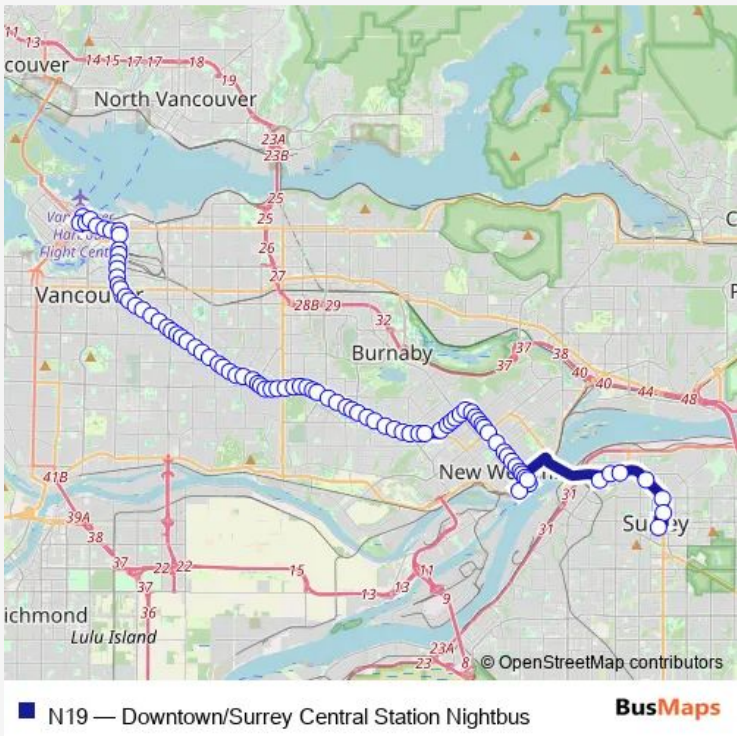

Bus N19 Downtown/Surrey Central Station Nightbus

[Go to website](#)

Direction
 Southbound Howe St @ Dunsmuir St — Surrey Central Station @ Bay 12
 90 stops
[Open route schedule](#)

- Southbound Howe St @ Dunsmuir St
- Eastbound W Georgia St @ Granville St
- Northbound Seymour St @ Dunsmuir St
- Eastbound W Pender St @ Seymour St
- Eastbound W Pender St @ Hamilton St
- Eastbound W Pender St @ Abbott St
- Eastbound E Pender St @ Carrall St
- Eastbound E Pender St @ Main St
- Southbound Main St @ Keefer St
- Southbound Main St @ National Ave
- Main Street-Science World Station @ Bay 1
- Southbound Main St @ Switchmen St
- Southbound Main St @ E 2nd Ave
- Southbound Main St @ E 5th Ave
- Eastbound Kingsway @ Main St
- Eastbound Kingsway @ E Broadway
- Eastbound Kingsway @ E 12 Ave
- Eastbound Kingsway @ E 13 Ave
- Eastbound Kingsway @ Carolina St
- Eastbound Kingsway @ Fraser St
- Eastbound Kingsway @ St. Catherines St

Route schedule
 Southbound Howe St @ Dunsmuir St — Surrey Central Station @ Bay 12

Monday	03:09-02:49 ⁺¹
Tuesday	03:10-02:49 ⁺¹
Wednesday	03:10-02:49 ⁺¹
Thursday	03:10-02:49 ⁺¹
Friday	03:10-02:49 ⁺¹
Saturday	03:10-02:54 ⁺¹
Sunday	03:09-02:49 ⁺¹

Route info
 Direction: Southbound Howe St @ Dunsmuir St
 Stops: 90
 Trip Duration: 1 hour 22 min

Eastbound Kingsway @ Glen Dr

Eastbound Kingsway @ Clark Dr

Eastbound Kingsway @ Knight St

Eastbound Kingsway @ Dumfries St