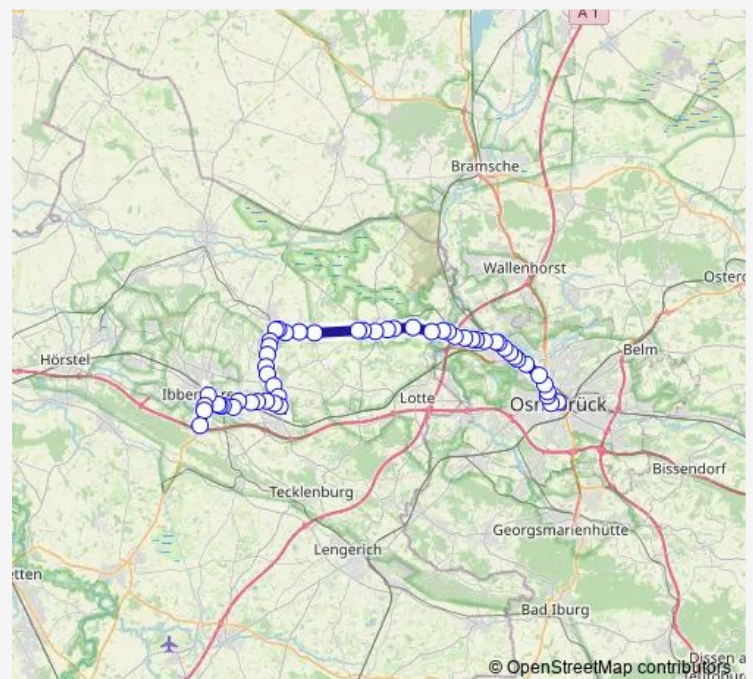

Selm, Kamphaus

Selm, Zentrum

Selm, Schulzentrum/St. Josef

Route schedule

Lünen, Persiluhr — Selm, Osthaus

Monday —

Tuesday —

Wednesday —

Thursday —

Friday —

Saturday 00:45-03:45

Sunday 00:45-05:15

Route info

Direction: Lünen, Persiluhr

Stops: 26

Trip Duration: 0 hour 29 min

■ N19

BusMaps

Selm, Seilandstr.

Selm, Ludgerikirche

Selm, Elbinger Str.

Selm, Bahnhof

Selm, Osthaus

Direction

Saturday

18:33-01:08⁺¹

Sunday

03:18

Route info

Direction: Osnabrück, Neumarkt

Stops: 53

Trip Duration: 1 hour 0 min