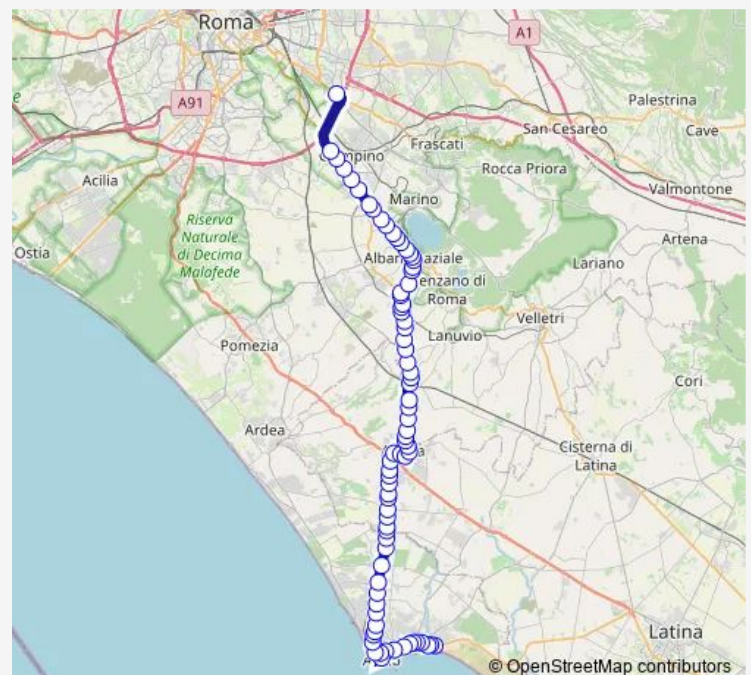

Thursday 04:30-20:55

Friday 04:30-20:55

Saturday 04:30-20:30

Sunday —

Route info

Direction: Nettuno | Autostazione # f00095

Stops: 78

Trip Duration: 1 hour 56 min