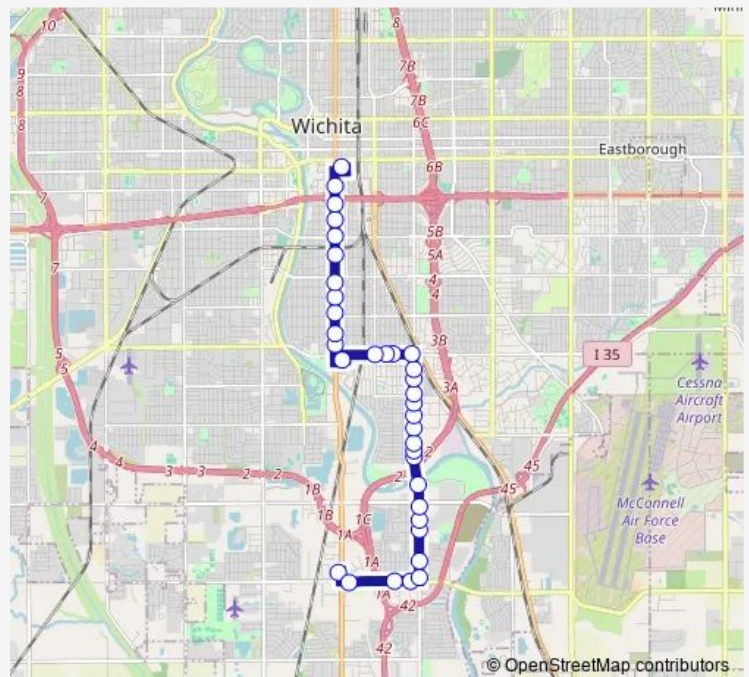

Hydraulic and Georgia Ob

Hydraulic and 45th St Ob

Hydraulic and 47th St Ob

Route schedule

Transit Operations Center — Broadway and 47th Dillons

Monday 05:15

Tuesday 05:15

Wednesday 05:15

Thursday 05:15

Friday 05:15

Saturday —

Sunday —

Route info

Direction: Transit Operations Center

Stops: 27

Trip Duration: 0 hour 30 min

47th and Cedardale Ob

47th St and Clifton

47th St and Victoria Ob

47th St and Pattie Ob

47th St and Emporia Ob

Broadway and 47th Dillons

Direction

Broadway and 47th Dillons — Transit Center

35 stops

[Open route schedule](#)

Broadway and 47th Dillons

47th St and Broadway Ib

47th St and Pattie Ib

47th St and Victoria Ib

Hydraulic and 47th St Ib

Hydraulic and 45th St Ib