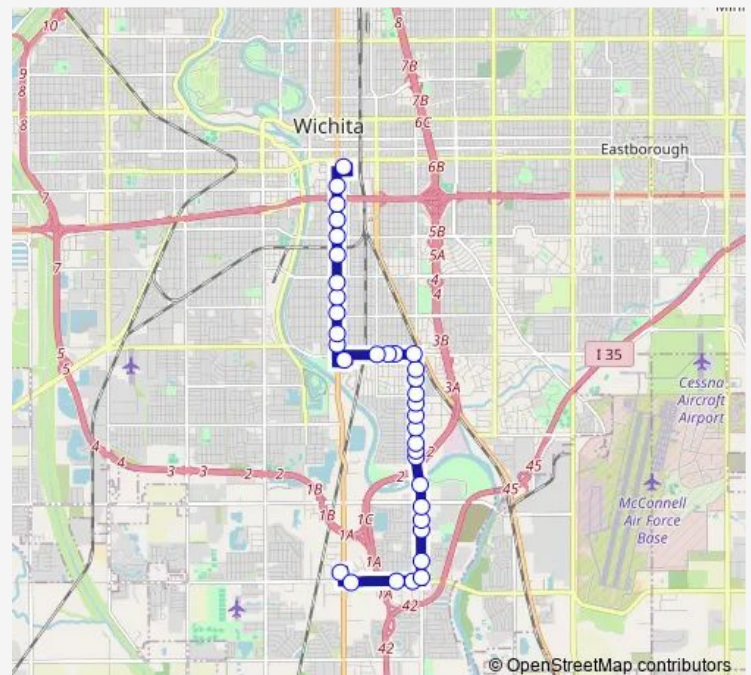

Hydraulic and Georgia Ob

Hydraulic and 45th St Ob

Hydraulic and 47th St Ob

Route schedule

Transit Operations Center — Broadway and 47th Dillons

Monday 05:15

Tuesday 05:15

Wednesday 05:15

Thursday 05:15

Friday 05:15

Saturday —

Sunday —

Route info

Direction: Transit Operations Center

Stops: 27

Trip Duration: 0 hour 30 min

47th and Cedardale Ob

47th St and Clifton

47th St and Victoria Ob

47th St and Pattie Ob

47th St and Emporia Ob

Broadway and 47th Dillons

Direction

Broadway and 47th Dillons — Transit Center

37 stops

[Open route schedule](#)

Broadway and 47th Dillons

47th St and Broadway Ib

47th St and Pattie Ib

47th St and Victoria Ib

Hydraulic and 47th St Ib

Hydraulic and 45th St Ib