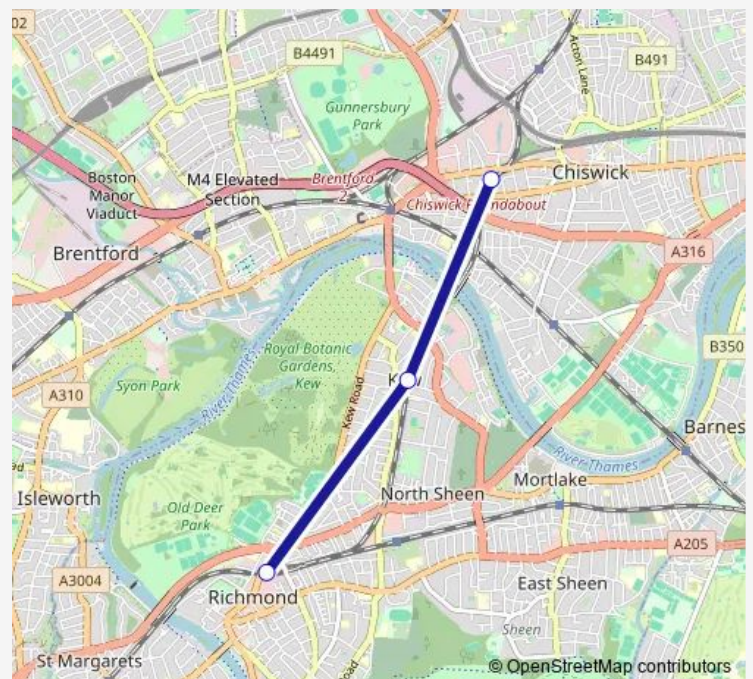

## Metro Lt:Rmd->Gun LT underground service from RMD to Gun

[Go to website](#)

### Direction

Richmond (London) — Gunnersbury

3 stops

[Open route schedule](#)

Richmond (London)

Kew Gardens

Gunnersbury

### Route schedule

Richmond (London) — Gunnersbury

Monday	05:31-00:40 <sup>+1</sup>
Tuesday	00:09-05:31
Wednesday	05:31
Thursday	05:31
Friday	05:31
Saturday	05:00-00:52 <sup>+1</sup>
Sunday	00:02-23:56

### Route info

Direction: Richmond (London)

Stops: 3

Trip Duration: 0 hour 14 min

Lt:Rmd->Gun Metro time schedules and route maps are available in an offline PDF at [busmaps.com](https://busmaps.com). Use the [busmaps.com](https://busmaps.com) website to see live bus times, train schedule or subway schedule, and step-by-step directions for all public transit in Richmond