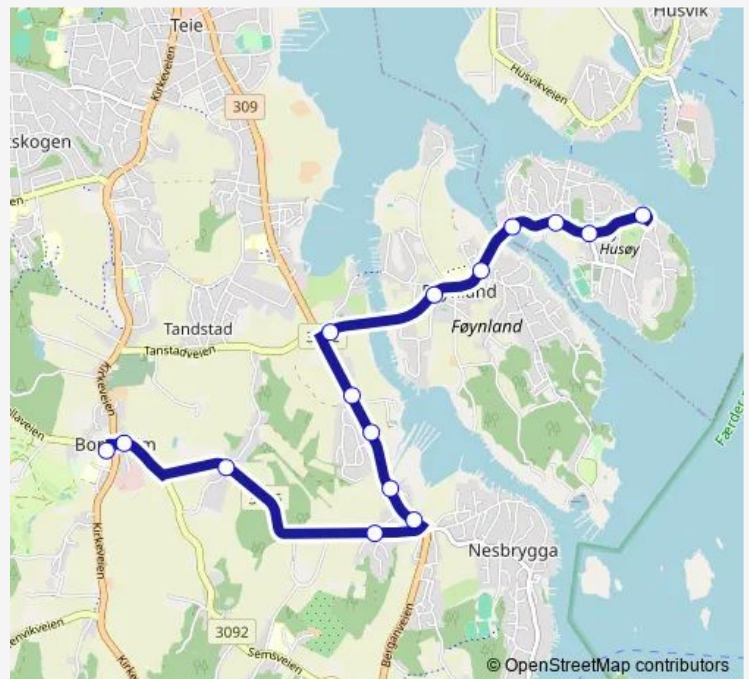

School Bus 1545 Borgheim-Husøy

[Go to website](#)

Direction

undefined — undefined

0 stops

[Open route schedule](#)

Route schedule

undefined — undefined

Monday	—
Tuesday	14:20
Wednesday	14:20
Thursday	14:20
Friday	14:20
Saturday	—
Sunday	—

Route info

Direction:

Stops: 0

Trip Duration: — min

1545 — Borgheim-Husøy