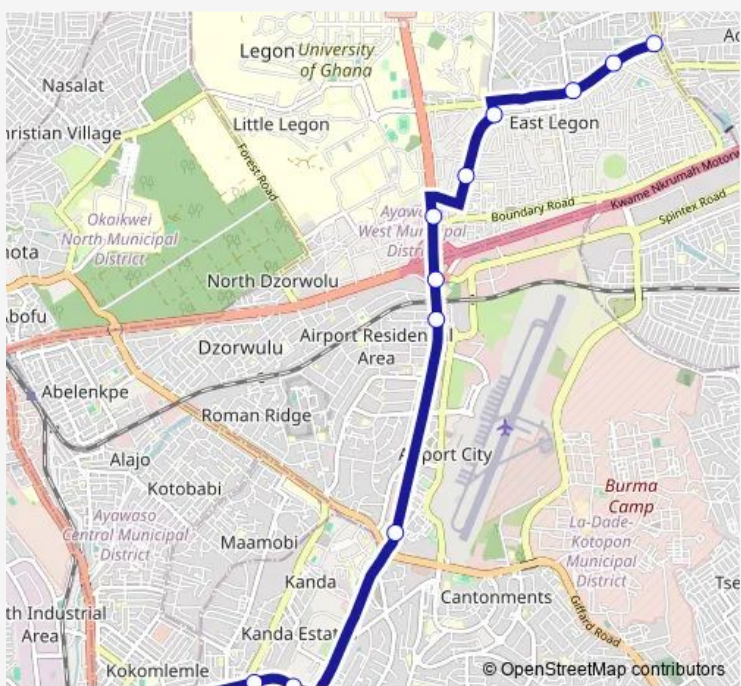

Bus 255A East Legon to Circle Odorna Station

[Go to website](#)

Direction
Terminal East Legon — Terminal Circle Odorna Station
12 stops
[Open route schedule](#)

- Terminal East Legon
- Brigde
- Acheampong
- Banku Junction (E. Legon)
- Puplampu
- Shiashie
- Spanner
- Shangrila
- 37 Hospital
- Gbc
- Mobil 055
- Terminal Circle Odorna Station

Route schedule
Terminal East Legon — Terminal Circle Odorna Station

Monday	14:46
Tuesday	14:46
Wednesday	14:46
Thursday	14:46
Friday	14:46
Saturday	14:46
Sunday	14:46

Route info
Direction: Terminal East Legon
Stops: 12
Trip Duration: 0 hour 42 min

■ 255A — East Legon to Circle Odorna Station **BusMaps**

255A Bus time schedules and route maps are available in an offline PDF at busmaps.com. Use the busmaps.com website to see live bus times, train schedule or subway schedule, and step-by-step directions for all public transit in Accra