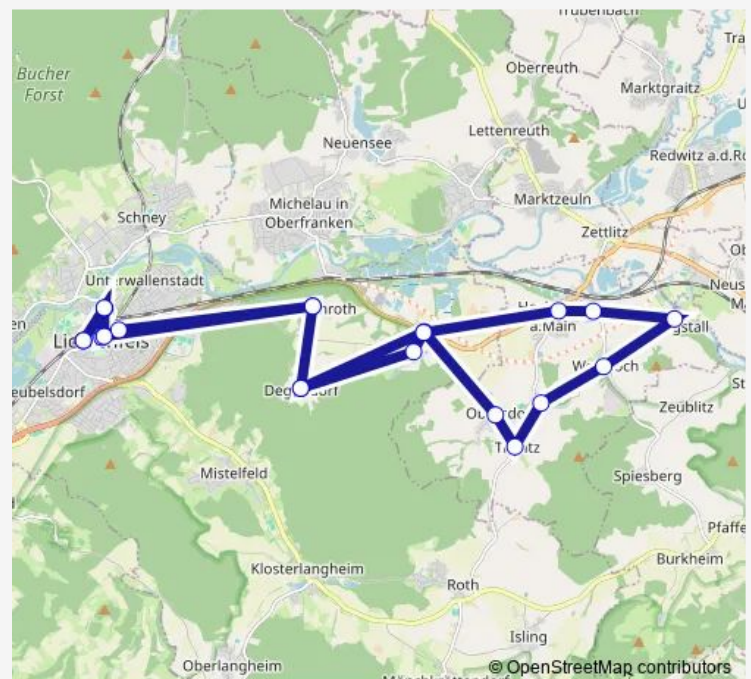

### Route schedule

Lichtenfels — Lichtenfels

Monday 07:17-20:48

Tuesday 07:17-20:48

Wednesday 07:17-20:48

Thursday 07:17-20:48

Friday 07:17-20:48

Saturday 08:27-23:05

### Route info

Direction: Lichtenfels

Stops: 21

Trip Duration: 0 hour 59 min

1243