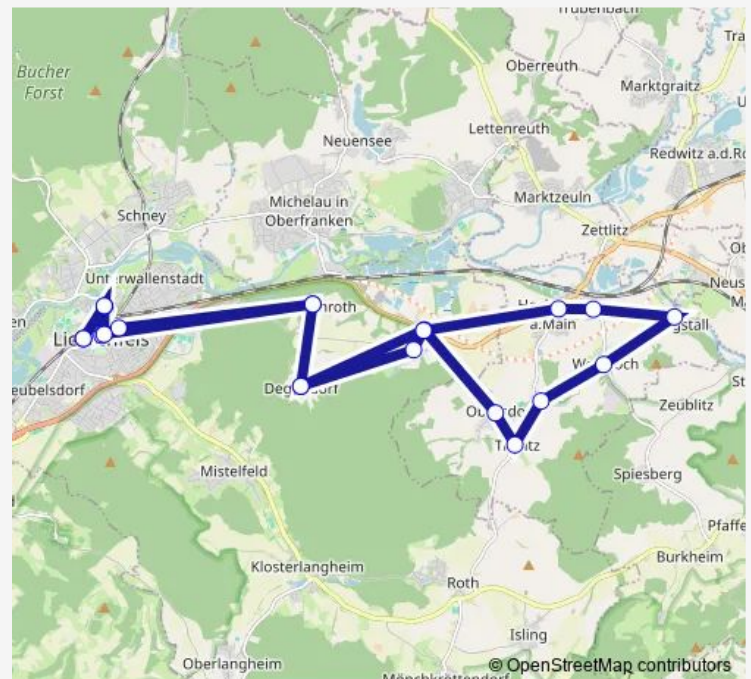

Thursday 07:17-20:48

Friday 07:17-20:48

Saturday 08:27-23:05

Sunday 08:27-20:48

Route info

Direction: Lichtenfels

Stops: 21

Trip Duration: 0 hour 59 min

1243

Direction

Lichtenfels — Hochstadt a.M. Ortsmitte

14 stops

[Open route schedule](#)

Lichtenfels

LIF Mainau/Wirtschaftsschule

Lichtenfels Marktplatz