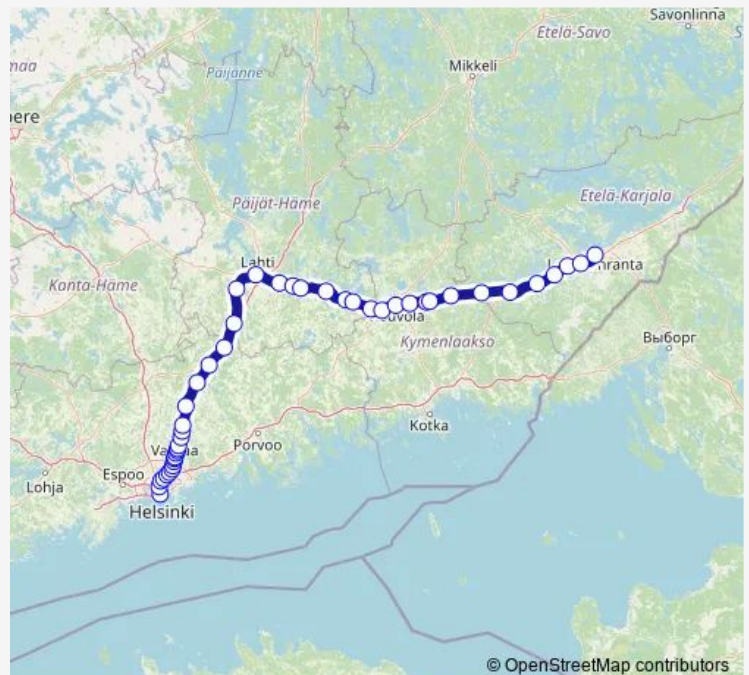

Haarajoki

Korvensuo

Mäntsälä

Route schedule

Helsinki — Lappeenranta

Monday 00:10

Tuesday 00:10

Wednesday 00:10

Thursday 00:10

Friday 00:10

Saturday 00:10

Sunday 00:10

Route info

Direction: Helsinki

Stops: 45

Trip Duration: 2 hour 31 min

■ Z — Helsinki - Lappeenranta

Sipilä

Henna

Hakosilta

Lahti

Villähde

Nastola

Uusikylä