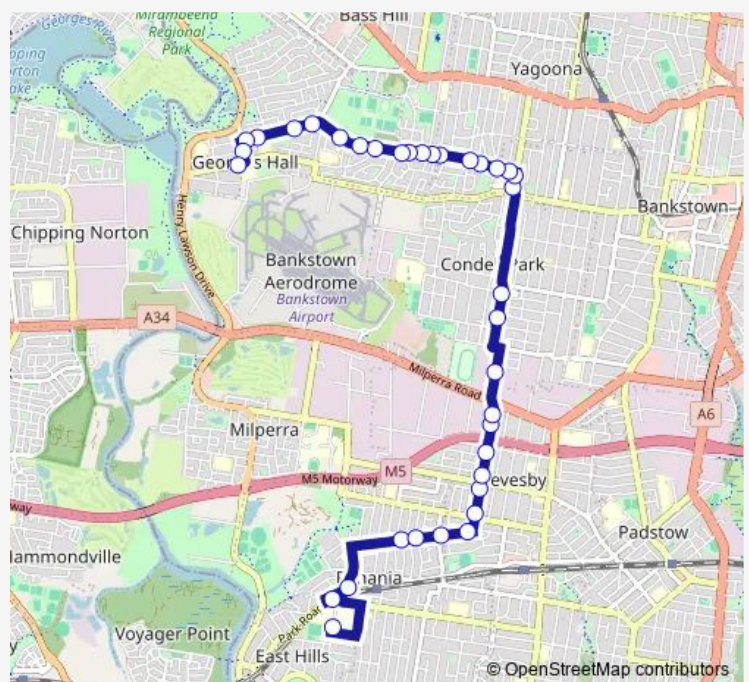

Park St Opp Childs St

Braesmere Rd At Batchelor Av

Horsley Rd Opp Brighton Av

Horsley Rd Opp Drake St

Horsley Rd After Carson St

Horsley Rd Before Queen St

Queen St At Bransgrove Rd

Queen St Before Beaconsfield St

Edgar St After Marion St

Edgar St Opp Saurine St

Waruda St At The Avenue

Waruda St At Cantrell St

Waruda St Opp Dargan St

Route schedule

Lucas Rd Opp East Hills Public School — Haig Av After Georges Cres

Monday 15:15

Tuesday 15:15

Wednesday 15:15

Thursday 15:15

Friday 15:15

Saturday —

Sunday —

Route info

Direction: Lucas Rd Opp East Hills Public School

Stops: 36

Trip Duration: 0 hour 36 min

S558 — East Hills High School to Georges Hall

Waruda St At Saltash St

Waruda St Before Suncroft Av

Georgina St At Suncroft Av

Georgina St Opp Leighdon St

Thornton Av At Bellevue Av