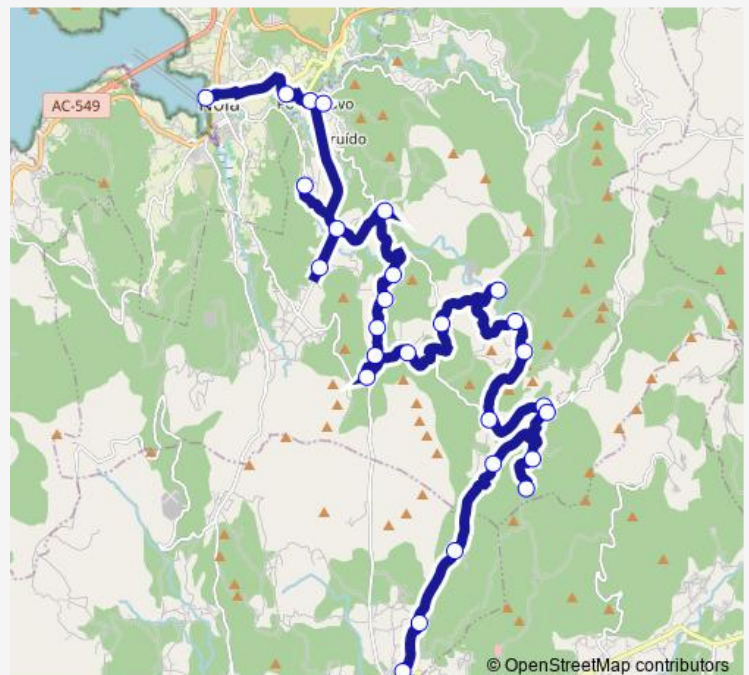

### Route schedule

Noia E.A. — Ponte Beluso

Monday	12:45
Tuesday	12:45
Wednesday	12:45
Thursday	12:45
Friday	12:45
Saturday	—
Sunday	13:00

### Route info

Direction: Noia E.A.

Stops: 27

Trip Duration: 1 hour 10 min

■ Xg630001 — Ponte Beluso - Ces - Noia E.A.

Ardeleiros

Zaramagoso

Millon