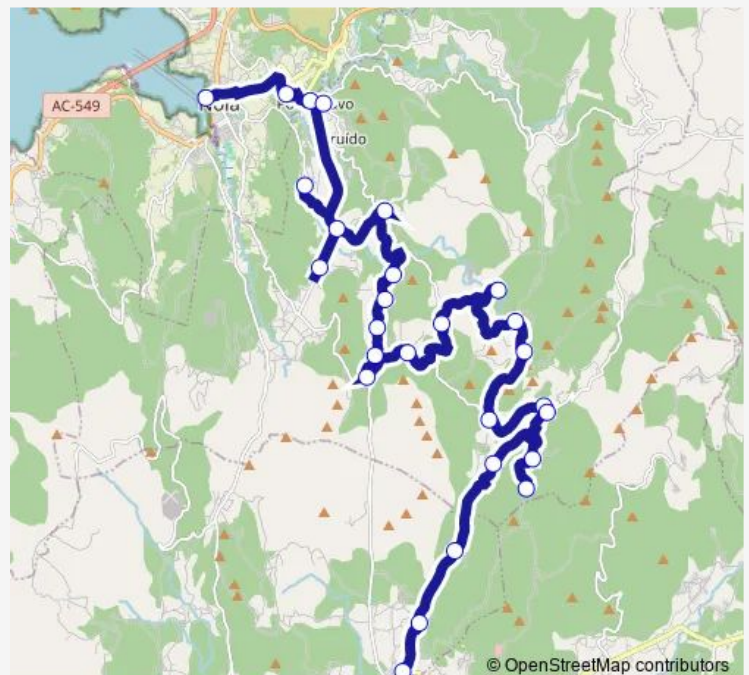

Costa DE Escabia

Escabia

## Route schedule

Noia E.A. — Ponte Beluso

Monday	12:45
Tuesday	12:45
Wednesday	12:45
Thursday	12:45
Friday	12:45
Saturday	—
Sunday	13:00

## Route info

Direction: Noia E.A.

Stops: 27

Trip Duration: 1 hour 10 min

■ XG630001 — Ponte Beluso - Ces - Noia E.A.

**BusMaps**

Ardeleiros

Zaramagoso