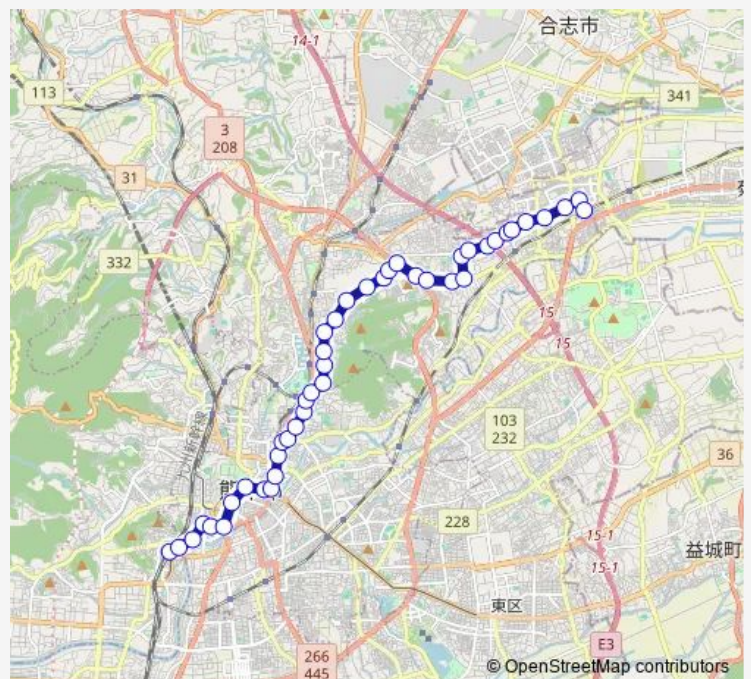

Thursday —

Friday —

Saturday 09:29-16:39

Sunday 09:19-10:19

Route info

Direction: 熊本駅前

Stops: 43

Trip Duration: 1 hour 3 min