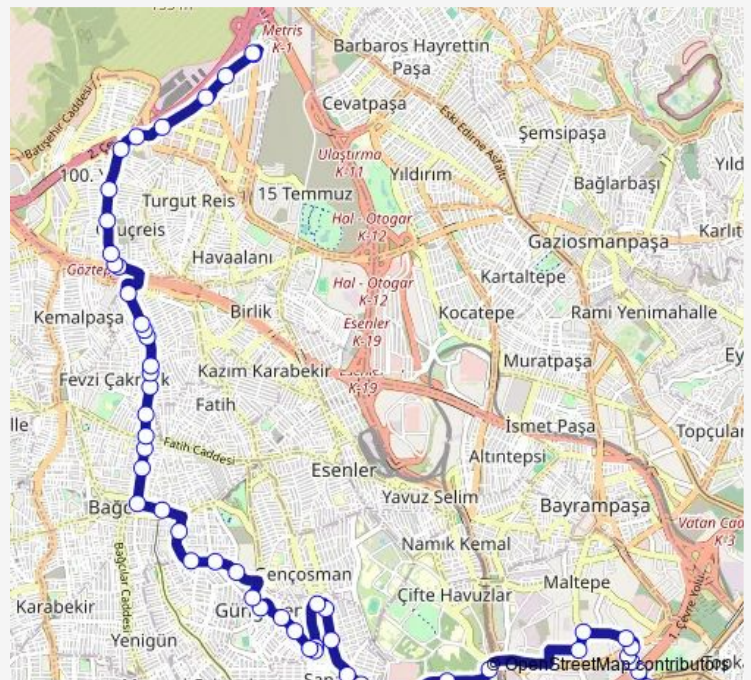

Thursday 05:30

Friday 05:30

Saturday 05:30

Sunday 05:30

Route info

Direction: Panorama 1453

Stops: 54

Trip Duration: 0 hour 41 min