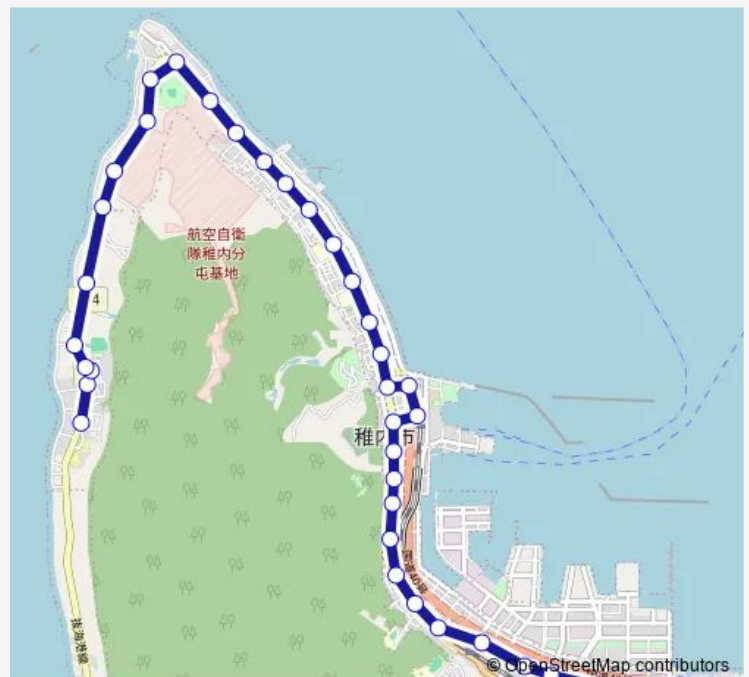

Thursday 07:14-19:42

Friday 07:14-19:42

Saturday 06:51-15:14

Sunday 06:51-15:14

Route info

Direction: 潮見 5 丁目

Stops: 37

Trip Duration: 0 hour 42 min