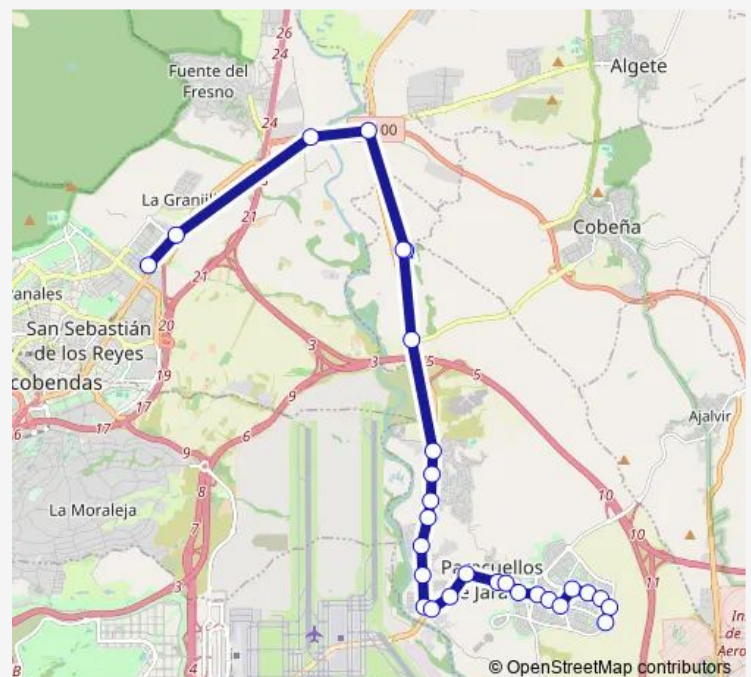

Direction

Hospital Del Norte — Miramadrid (Paracuellos)

28 stops

[Open route schedule](#)

Hospital Del Norte

S.S.Reyes - C. Com. Alegria

C M100-Camino Viejo de Barajas

Ctra M-106 - Algete El Caseton

Av.Charcos-Pza.Los Deportes

Route schedule

Hospital Del Norte — Miramadrid (Paracuellos)

Monday 07:15-23:15

Tuesday 07:15-23:15

Wednesday 07:15-23:15

Thursday 07:15-23:15

Friday 07:15-23:15

Saturday 07:10-23:40

Sunday 07:10-23:40

Route info

Direction: Hospital Del Norte

Stops: 28

Trip Duration: 0 hour 35 min

Av.Charcos-Rio Torote

Av.Charcos-P^olas Camelias

Paracuellos - Juan Pablo li 26

Paracuellos - Juan Pablo li 44

Paracuellos - Juan Pablo li 50

Paracuellos - Avd Circunv. 351

Miramadrid (Paracuellos)

ALSA - 210 Mmahos Bus time schedules and route maps are available in an offline PDF at busmaps.com. Use the busmaps.com website to see live bus times, train schedule or subway schedule, and step-by-step directions for all public transit in Paracuellos de Jarama