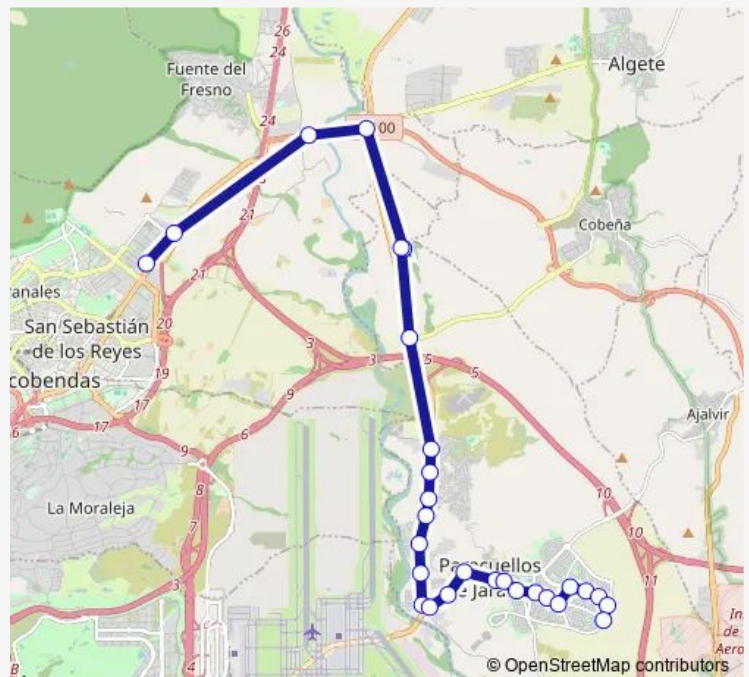

Direction

Hospital Del Norte — Av.Circunvalacion-Av.Charcos

28 stops

[Open route schedule](#)

Hospital Del Norte

S.S.Reyes - C. Com. Alegria

C M100-Camino Viejo de Barajas

Ctra M-106 - Algete El Caseton

Av.Charcos-Pza.Los Deportes

Route schedule

Hospital Del Norte — Av.Circunvalacion-Av.Charcos

Monday 07:15-23:15

Tuesday 07:15-23:15

Wednesday 07:15-23:15

Thursday 07:15-23:15

Friday 07:15-23:15

Saturday 07:10-23:40

Sunday 07:10-23:40

Route info

Direction: Hospital Del Norte

Stops: 28

Trip Duration: 0 hour 35 min

Alsa - 210 Mmahos — 210 Hospital Ssere-Paracuellos

Av.Charcos-Rio Torote

Av.Charcos-P^olas Camelias

Paracuellos - Juan Pablo li 26

Paracuellos - Juan Pablo li 44

Paracuellos - Juan Pablo li 50

Paracuellos - Avd Circunv. 351

Av.Circunvalacion-Av.Charcos

Alsa - 210 Mmahos Bus time schedules and route maps are available in an offline PDF at busmaps.com. Use the busmaps.com website to see live bus times, train schedule or subway schedule, and step-by-step directions for all public transit in Paracuellos de Jarama