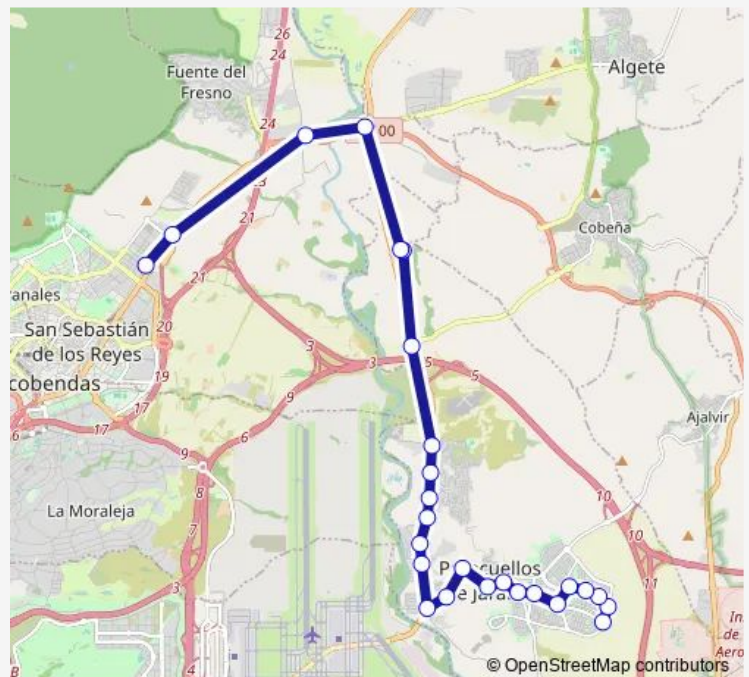

Urb Lomas del Jarama

Cta M-111 Cruce M-103 a Cobeña

Paracuellos - Belvis de Jarama

Route schedule

Av.Circunvalacion-Av.Charcos — Hospital Del Norte

Monday 06:30-22:30

Tuesday 06:30-22:30

Wednesday 06:30-22:30

Thursday 06:30-22:30

Friday 06:30-22:30

Saturday 06:30-22:55

Sunday 06:30-22:55

Route info

Direction: Av.Circunvalacion-Av.Charcos

Stops: 26

Trip Duration: 0 hour 35 min

Alsa - 210 Mmahos — 210 Paracuellos-Hospital Ssere **BusMaps**

Belvis De Jarama-Mayor

Ctra M-106 - Algete El Caseton

M100 - Camino Viejo de Barajas

San Sebastian - C. Com. Alegra

Hospital Del Norte

Alsa - 210 Mmahos Bus time schedules and route maps are available in an offline PDF at [busmaps.com](https://busmaps.com). Use the [busmaps.com](https://busmaps.com) website to see live bus times, train schedule or subway schedule, and step-by-step directions for all public transit in Paracuellos de Jarama