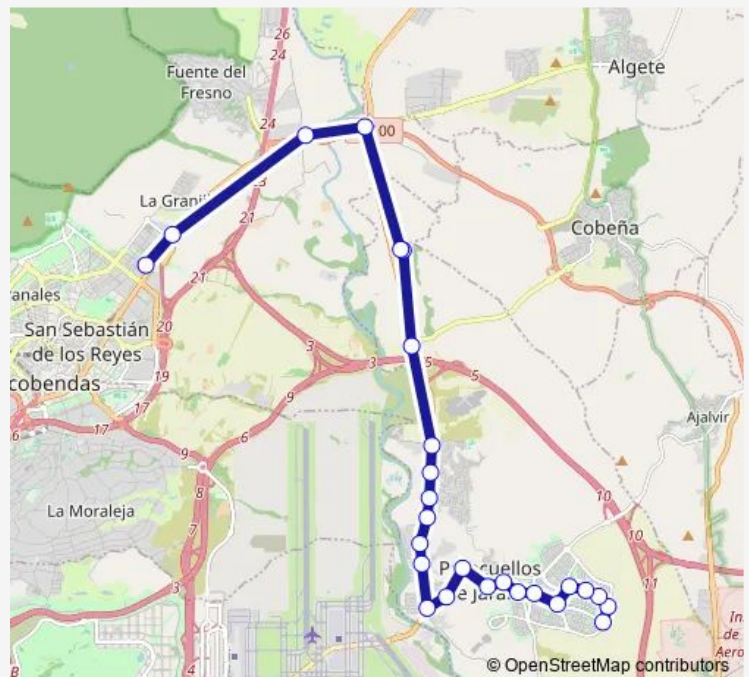

Bus ALSA - 210 Mmahos 210 Paracuellos-Hospital Ssere

[Go to website](#)

Direction

Miramadrid (Paracuellos) — Hospital Del Norte

26 stops

[Open route schedule](#)

Miramadrid (Paracuellos)

Paracuellos - Ntra Sra Belvis

Urb Lomas del Jarama

Cta M-111 Cruce M-103 a Cobeña

Paracuellos - Belvis de Jarama

Route schedule

Miramadrid (Paracuellos) — Hospital Del Norte

Monday 06:30-22:30

Tuesday 06:30-22:30

Wednesday 06:30-22:30

Thursday 06:30-22:30

Friday 06:30-22:30

Saturday 06:30-22:55

Sunday 06:30-22:55

Route info

Direction: Miramadrid (Paracuellos)

Stops: 26

Trip Duration: 0 hour 35 min

■ ALSA - 210 Mmahos — 210 Paracuellos-Hospital Ssere **BusMaps**

Belvis De Jarama-Mayor

Ctra M-106 - Algete El Caseton

M100 - Camino Viejo de Barajas

San Sebastian - C. Com. Alegra

Hospital Del Norte

ALSA - 210 Mmahos Bus time schedules and route maps are available in an offline PDF at busmaps.com. Use the busmaps.com website to see live bus times, train schedule or subway schedule, and step-by-step directions for all public transit in Paracuellos de Jarama