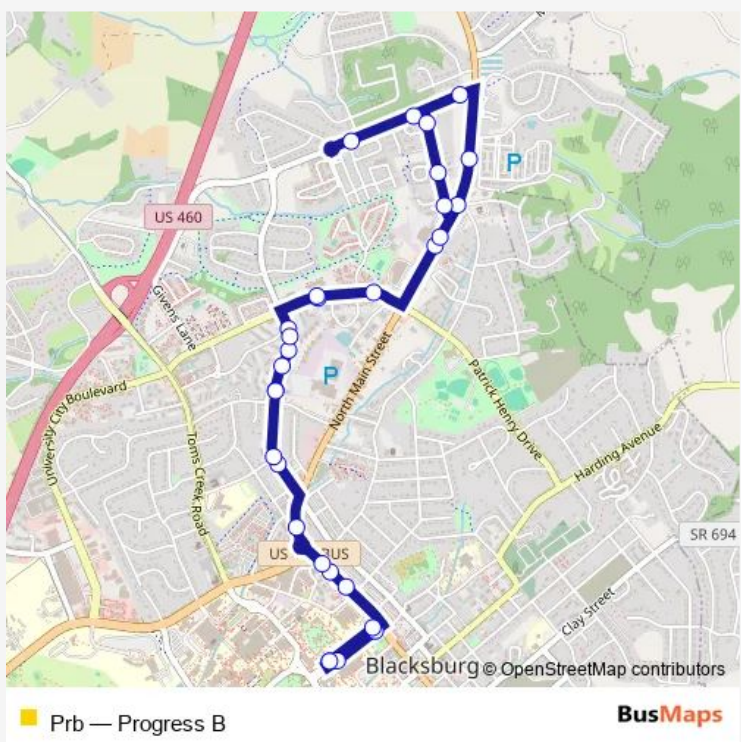

Direction
Squires Wbnd — Squires Wbnd

30 stops

[Open route schedule](#)

- Squires Wbnd
- Squires Ebnd
- Alumni Mall Ebnd
- Main/Turner Nbnd
- Progress/Watson Nbnd
- Progress/Broce Nbnd
- Progress/University Terr Nbnd
- Progress/Patrick Henry Nbnd
- Patrick Henry/Mary Jane Ebnd
- Patrick Henry/Seneca Ebnd
- 1500 North Main Nbnd
- Main/Giles Nbnd
- Main/Red Maple Nbnd
- Givens/Main Wbnd
- Givens/Yale Ebnd
- Givens/Whipple Ebnd
- Whipple/Givens Sbnd
- Whipple/Courtney Sbnd
- Whipple/Main Sbnd
- 1500 North Main Sbnd
- Patrick Henry/Mary Jane Wbnd

Route schedule
Squires Wbnd — Squires Wbnd

Monday	06:57-18:10
Tuesday	06:57-18:10
Wednesday	06:57-18:10
Thursday	06:57-18:10
Friday	06:57-18:10
Saturday	—
Sunday	—

Route info

Direction: Squires Wbnd

Stops: 30

Trip Duration: 0 hour 30 min

Progress/Hunt Club Sbnd

Progress/University Terr Sbnd

Progress/Broce Sbnd

Progress/Watson Sbnd

Main/Kabrich Sbnd

Main/Collegiate Ct Sbnd

Main/Turner Sbnd