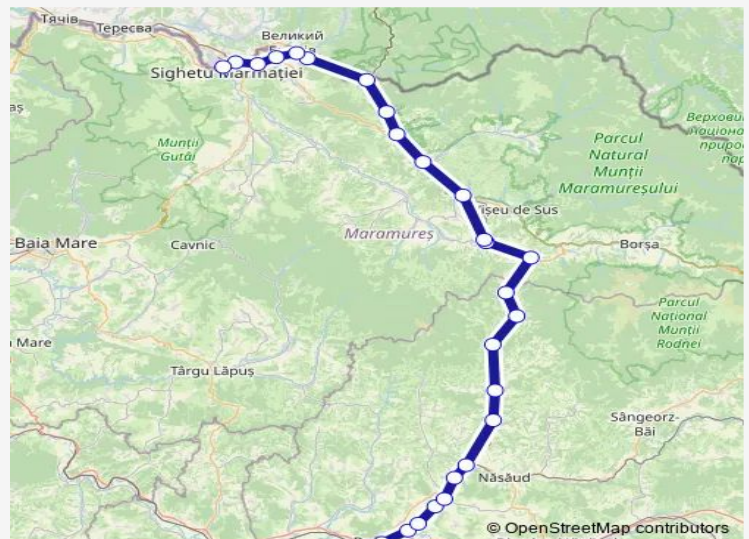

## Route schedule

Beclean pe Someș — Sighetu Marmăției

Monday	06:10
Tuesday	06:10
Wednesday	06:10
Thursday	06:10
Friday	06:10
Saturday	06:10
Sunday	06:10

## Route info

Direction: Beclean pe Someș

Stops: 26

Trip Duration: 4 hour 26 min

Petrova hc.

Vișeu Bistra h.

Valea Vișeului

Lunca la Tisa h.