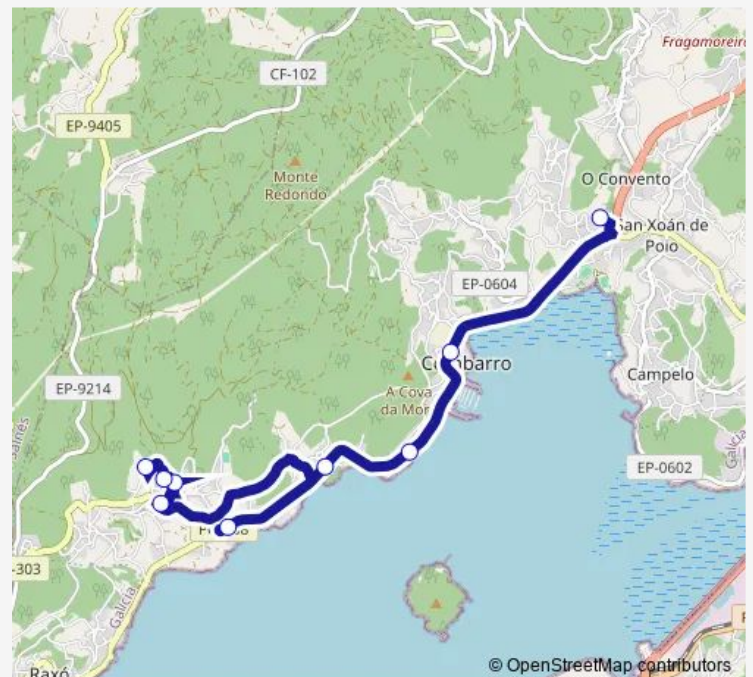

Route info

Direction: IES de Poio

Stops: 9

Trip Duration: 0 hour 18 min

XG626010 — IES DE Poio - O Pumar

Direction

O Pumar — IES de Poio

9 stops