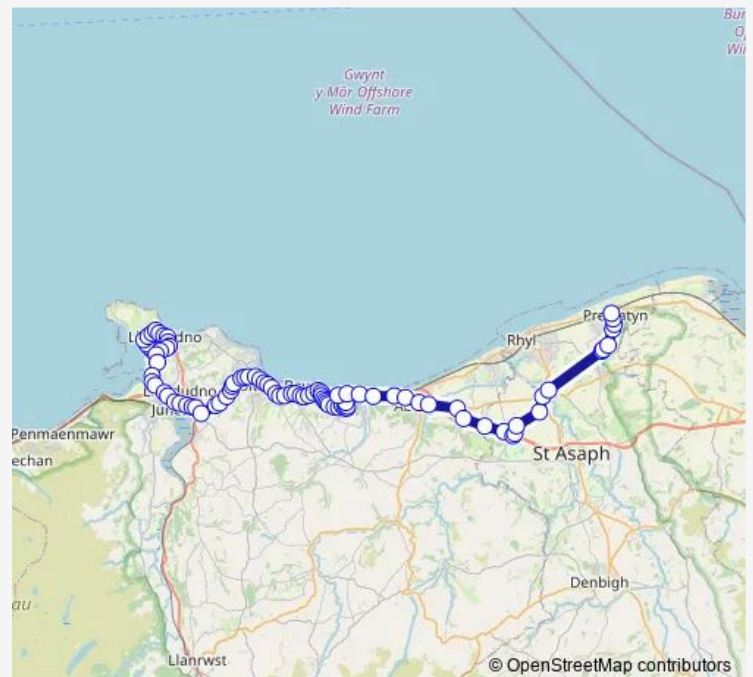

### Route info

Direction: Gadlas Road Shops

Stops: 59

Trip Duration: 0 hour 58 min

■ 13S

BusMaps

Pwllcrochan Avenue

Egerton Road