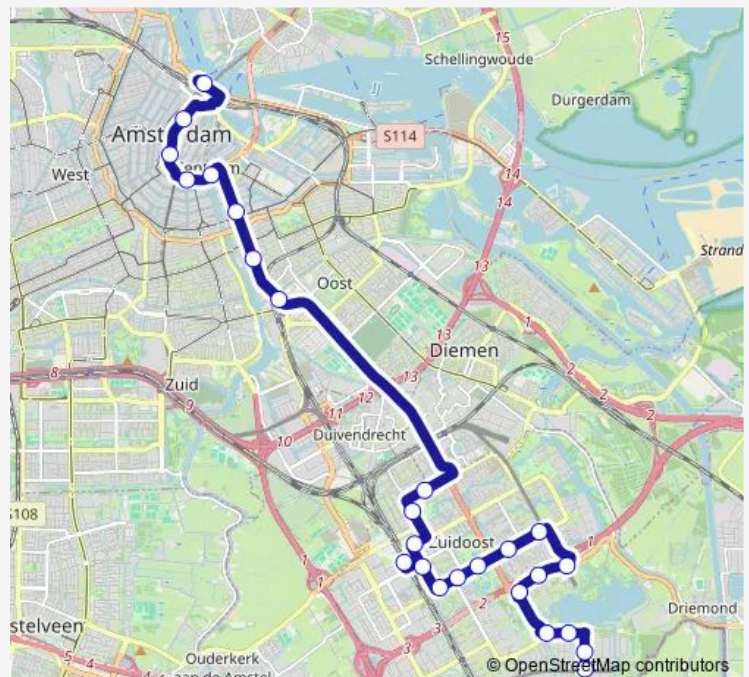

Amsterdam, Wibautstraat

Amsterdam, Weesperplein

Amsterdam, Waterlooplein

Route schedule

Amsterdam, Gein — Centraal Station

Monday 00:39-05:43

Tuesday 00:39-05:43

Wednesday 00:39-05:43

Thursday 00:39-05:43

Friday 00:40-05:38

Saturday 00:40-06:41

Sunday 00:40-06:41

Route info

Direction: Amsterdam, Gein

Stops: 25

Trip Duration: 0 hour 48 min

■ N85 — Lijn 285

Amsterdam, Rembrandtplein

Amsterdam, Rokin

Amsterdam, Dam

Centraal Station

Direction

Centraal Station — Amsterdam, Gein

35 stops

Friday 00:31-05:45

Saturday 00:54-05:46

Sunday 00:54-06:46

Route info

Direction: Centraal Station

Stops: 35

Trip Duration: 0 hour 58 min

Amsterdam, Holendrechtplein