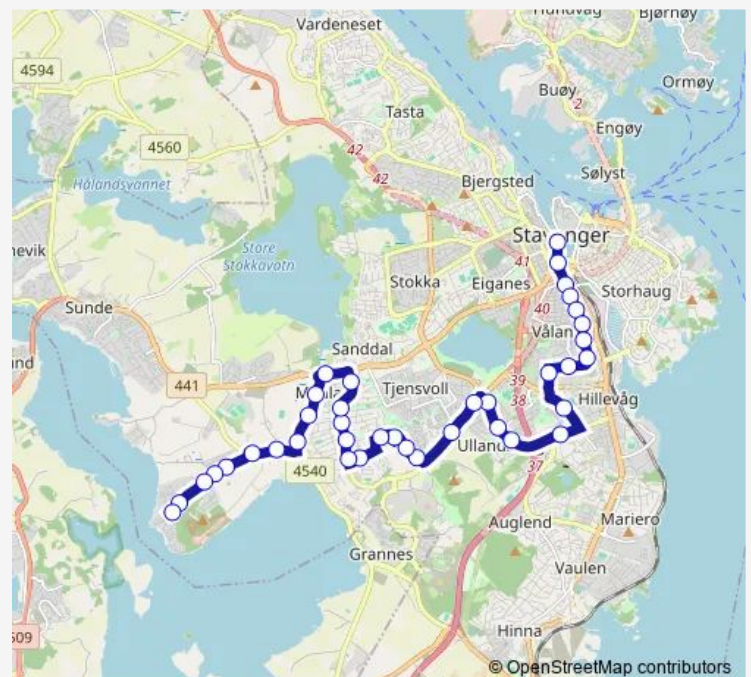

Gangarstien

Jernalderveien

Norvald Frafjords gate

Route schedule

Olav Vs gate — Madlasandnes

Monday	—
Tuesday	—
Wednesday	—
Thursday	—
Friday	24:45-02:45 ⁺¹
Saturday	03:15-02:45 ⁺¹
Sunday	03:15

Route info

Direction: Olav Vs gate

Stops: 38

Trip Duration: 0 hour 29 min

■ N85

BusMaps

Sophus Bugges gate

Madlamark kirke

Bjørn Farmanns gate

Skjalgs gate

Sunday

—

Route info

Direction: Madlasandnes

Stops: 35

Trip Duration: 0 hour 29 min

Stavanger legevakt

Fredrik Nannestads vei