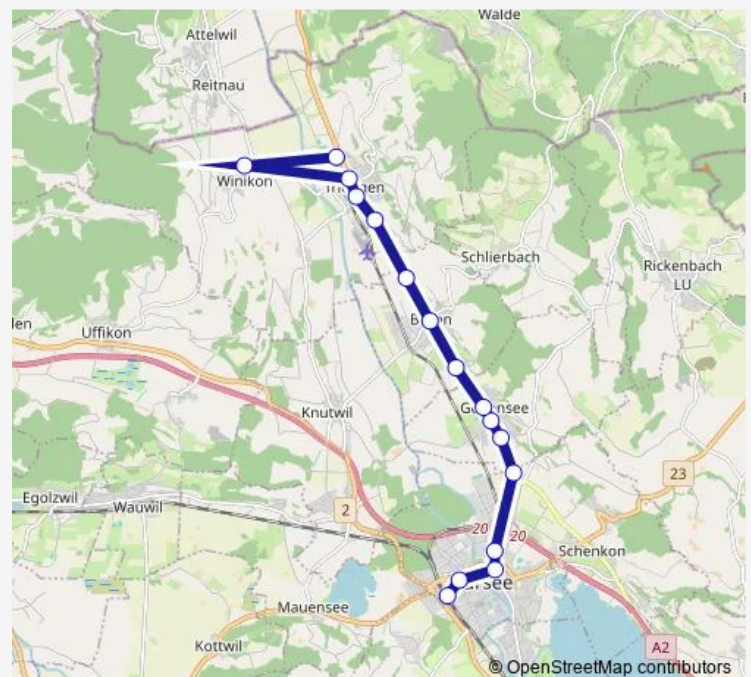

Bus N85

[Go to website](#)

Direction

Winikon, Post — Sursee, Bahnhof

14 stops

[Open route schedule](#)

Winikon, Post

Triengen, Forum

Geuensee, Zollhaus

Sursee, Surentalstrasse

Sursee, Rothüsli

Sursee, Bahnhof

Route schedule

Winikon, Post — Sursee, Bahnhof

Monday	—
Tuesday	—
Wednesday	—
Thursday	—
Friday	26:32 ⁺¹
Saturday	26:32 ⁺¹
Sunday	—

Route info

Direction: Winikon, Post

Stops: 14

Trip Duration: 0 hour 19 min

■ N85

BusMaps

Direction

Sursee, Bahnhof — Triengen, Gisler

16 stops

[Open route schedule](#)

Sursee, Bahnhof

Sursee, Park

Sursee, Rothüsli

Sursee, Surentalstrasse

Geuensee, Zollhaus

Geuensee, Ausserdorf