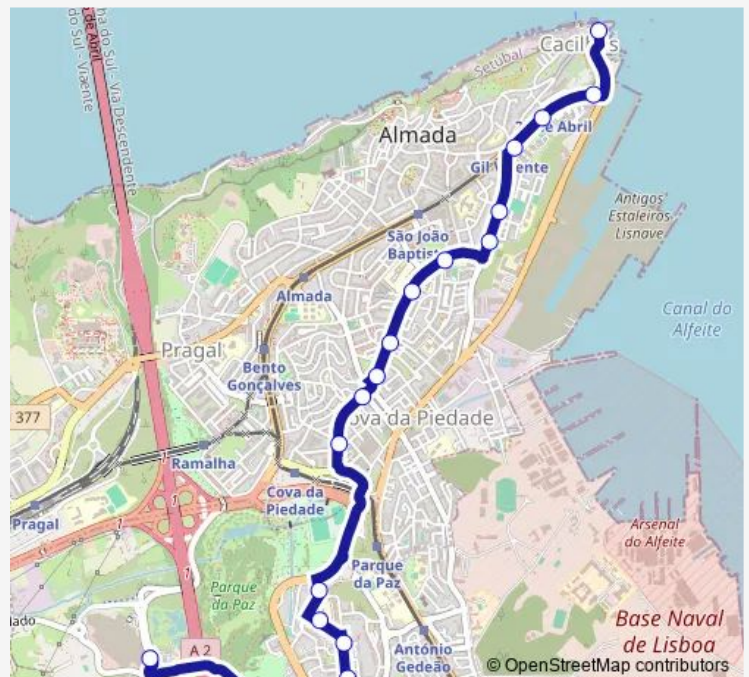

Bus 3003 Almada Forum - Cacilhas (Terminal)

[Go to website](#)

Direction

Cacilhas (Terminal) P10 — Feijó (Almada Fórum)

18 stops

[Open route schedule](#)

Cacilhas (Terminal) P10

Cacilhas (AV 25 Abril N6)

Cacilhas (AV 25 Abril N30)

Almada (R D Sancho I 2) Escola Cacilhas

Almada (R D Sancho I N25a)

R D Sancho I 23 (Externato/ C Saúde)

Almada (R Rainha D Leonor) Parque Urbano

Almada R Rainha D Leonor 23 (Escola)

Cova Piedade (AV Rainha D Leonor 16)

Cova Piedade (AV Rainha D Leonor 59)

Cova Piedade (R Cabo B Esperança 13)

Cova Piedade (LGO Antero Quental 11)

Bº Gonçalves R ALM NEG 4 (Escola)

R Amadeu Sousa Cardoso (Escola)

Bº B Gonçalves (R ARY Santos 4b)

R ARY Santos 16 - C.Comercial

R António Aleixo 2c

Feijó (Almada Fórum)

Route schedule

Cacilhas (Terminal) P10 — Feijó (Almada Fórum)

Monday 05:25-24:00

Tuesday 05:25-00:05⁺¹

Wednesday 05:25-24:00

Thursday 05:25-00:05⁺¹

Friday 05:25-00:05⁺¹

Saturday 05:25-00:05⁺¹

Sunday 05:25-00:05⁺¹

Route info

Direction: Cacilhas (Terminal) P10

Stops: 18

Trip Duration: 0 hour 25 min

3003 — Almada Forum - Cacilhas (Terminal)