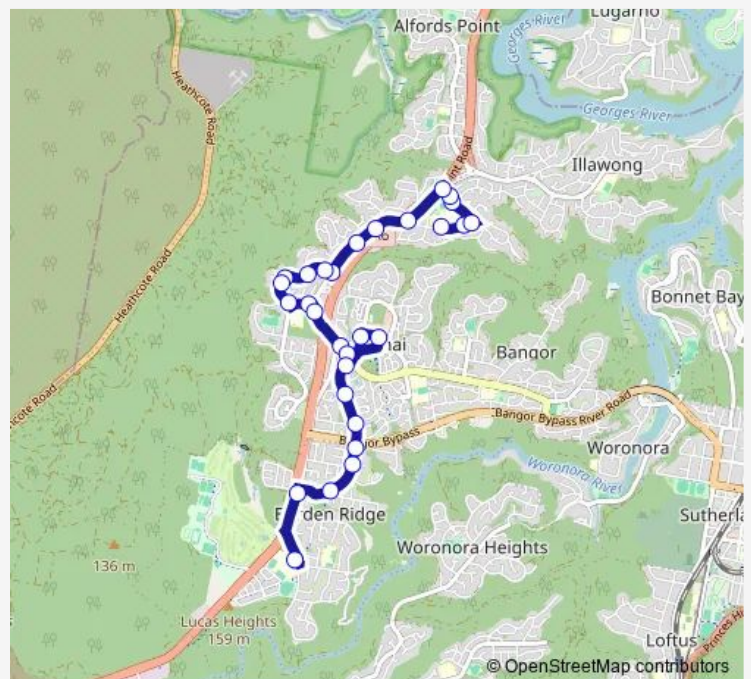

Route schedule

Menai High School, Gerald Rd — Lucas Heights Community School

Monday	08:33
Tuesday	08:33
Wednesday	08:33
Thursday	08:33
Friday	08:33
Saturday	—
Sunday	—

Route info

Direction: Menai High School, Gerald Rd

Stops: 29

Trip Duration: 0 hour 24 min

S048 — Thearawal PS to Lucas Heights Community School

Menai Marketplace, Duncomb Pl

Carter Rd Opp Menai Central Shopping Plaza

Carter Rd Opp Nicolson Cct

Carter Rd Opp Bishop Rd

Australia Rd At Barden Rd

Australia Rd Opp Marsden Rd

Australia Rd At Wardell Dr

Old Illawarra Rd After Australia Rd

Lucas Heights Community School

S048 School Bus time schedules and route maps are available in an offline PDF at busmaps.com. Use the busmaps.com website to see live bus times, train schedule or subway schedule, and step-by-step directions for all public transit in Liverpool

The schedule is provided in the local timezone. Times with "(+1)" indicate departures on the next day.

PDF file created on 2025-01-31

2024 BusMaps.com - All Rights Reserved