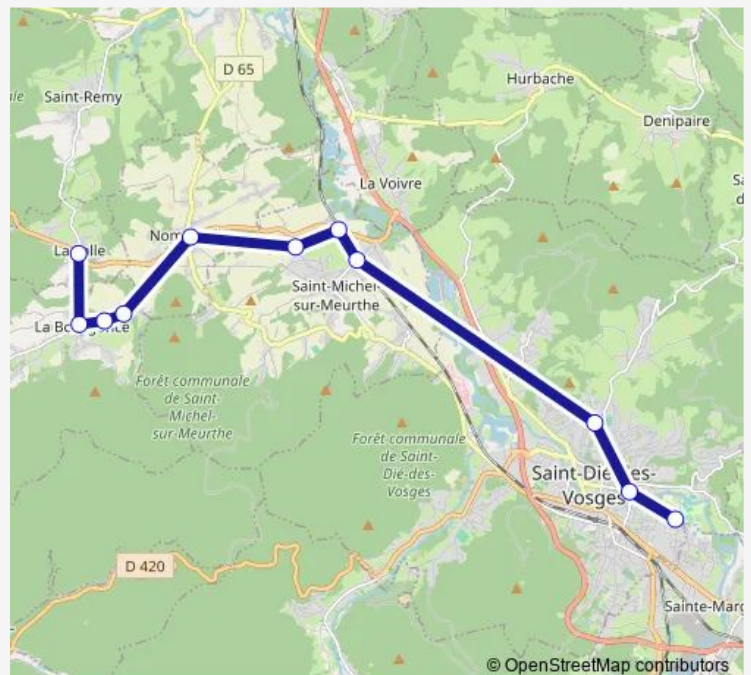

Direction

LA Bourgonce Centre — ST DIE Lycee Jules Ferry

4 stops

[Open route schedule](#)

LA Bourgonce Centre

ST DIE College Vautrin Lud

ST DIE Institut Sainte Marie

ST DIE Lycee Jules Ferry

Route schedule

LA Bourgonce Centre — ST DIE Lycee Jules Ferry

Monday 07:21

Tuesday 07:21

Wednesday 07:21

Thursday 07:21

Friday 07:21

Saturday —

Sunday —

Route info

Direction: LA Bourgonce Centre

Stops: 4

Trip Duration: 0 hour 19 min

Direction

ST DIE College Souhait — LA Salle Centre

11 stops

Wednesday 12:10

Thursday 16:10-17:10

Friday 16:10-17:10

Saturday —

Sunday —

Route info

Direction: ST DIE College Souhait

Stops: 11