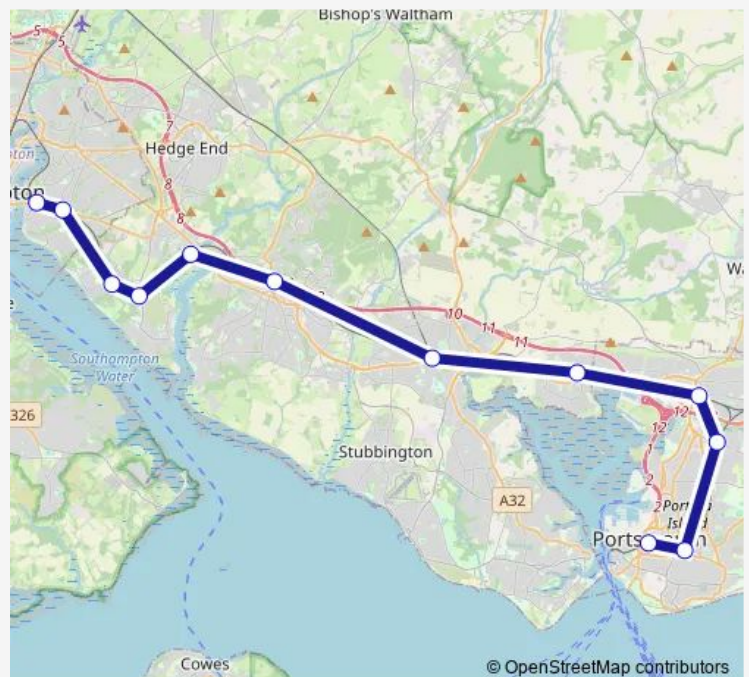

### Direction

Woolston — Portsmouth & Southsea

12 stops

[Open route schedule](#)

Woolston

Sholing

Netley

Hamble

### Route schedule

Woolston — Portsmouth & Southsea

Monday —

Tuesday —

Wednesday —

Thursday —

Friday —

Saturday —

### Route info

Direction: Woolston

Stops: 12

Trip Duration: 0 hour 45 min

■ Sw:Wls->Pms — SW train service from WLS to Pms

Sw:Wls->Pms Rail time schedules and route maps are available in an offline PDF at busmaps.com. Use the busmaps.com website to see live bus times, train schedule or subway schedule, and step-by-step directions for all public transit in Southampton