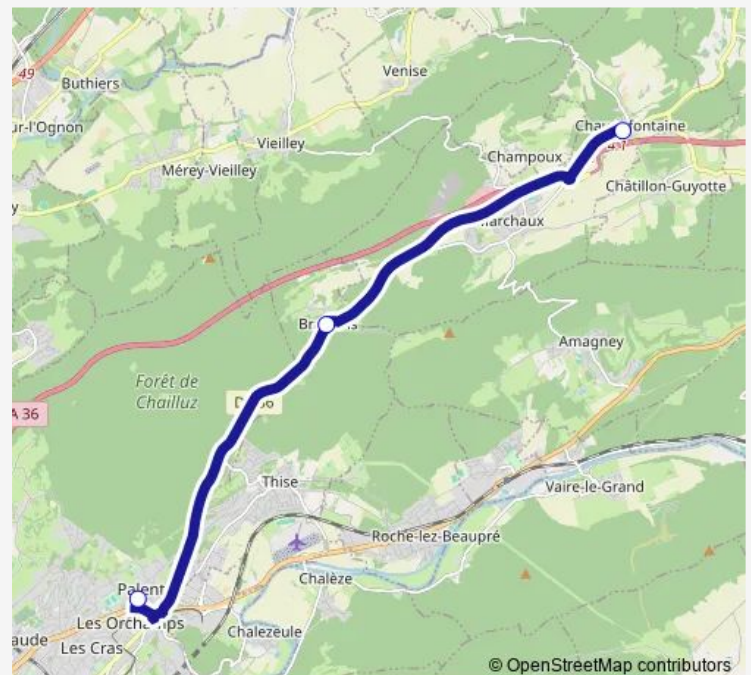

Friday 07:20

Saturday —

Sunday —

Route info

Direction: Marchaux-Chaudefontaine - Fontaine du Haut

Stops: 3

Trip Duration: 0 hour 20 min

D323 — Chaudefontaine <> Collège Proudhon

Direction

Courtils — Marchaux-Chaudefontaine - Fontaine du Haut

3 stops

[Open route schedule](#)

Courtils

Brailles - Mairie

Marchaux-Chaudefontaine - Fontaine du Haut

Route schedule