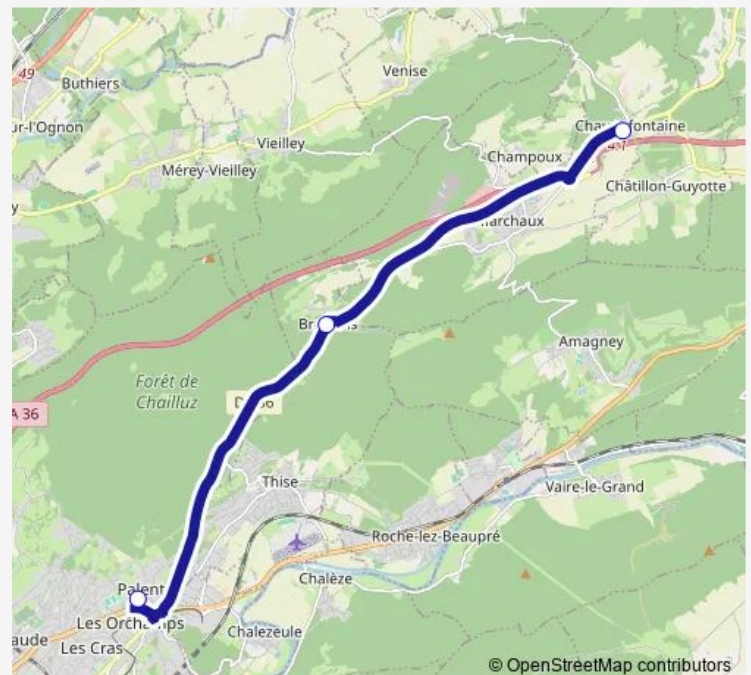

Friday 07:20

Saturday —

Sunday —

Route info

Direction: Marchaux-Chaudefontaine - Fontaine du Haut

Stops: 3

Trip Duration: 0 hour 20 min

D323 — Chaudefontaine <> Collège Proudhon

Direction

Courtils — Marchaux-Chaudefontaine - Fontaine du Haut

3 stops

[Open route schedule](#)

Courtils

Brailles - Mairie

Marchaux-Chaudefontaine - Fontaine du Haut

Route schedule